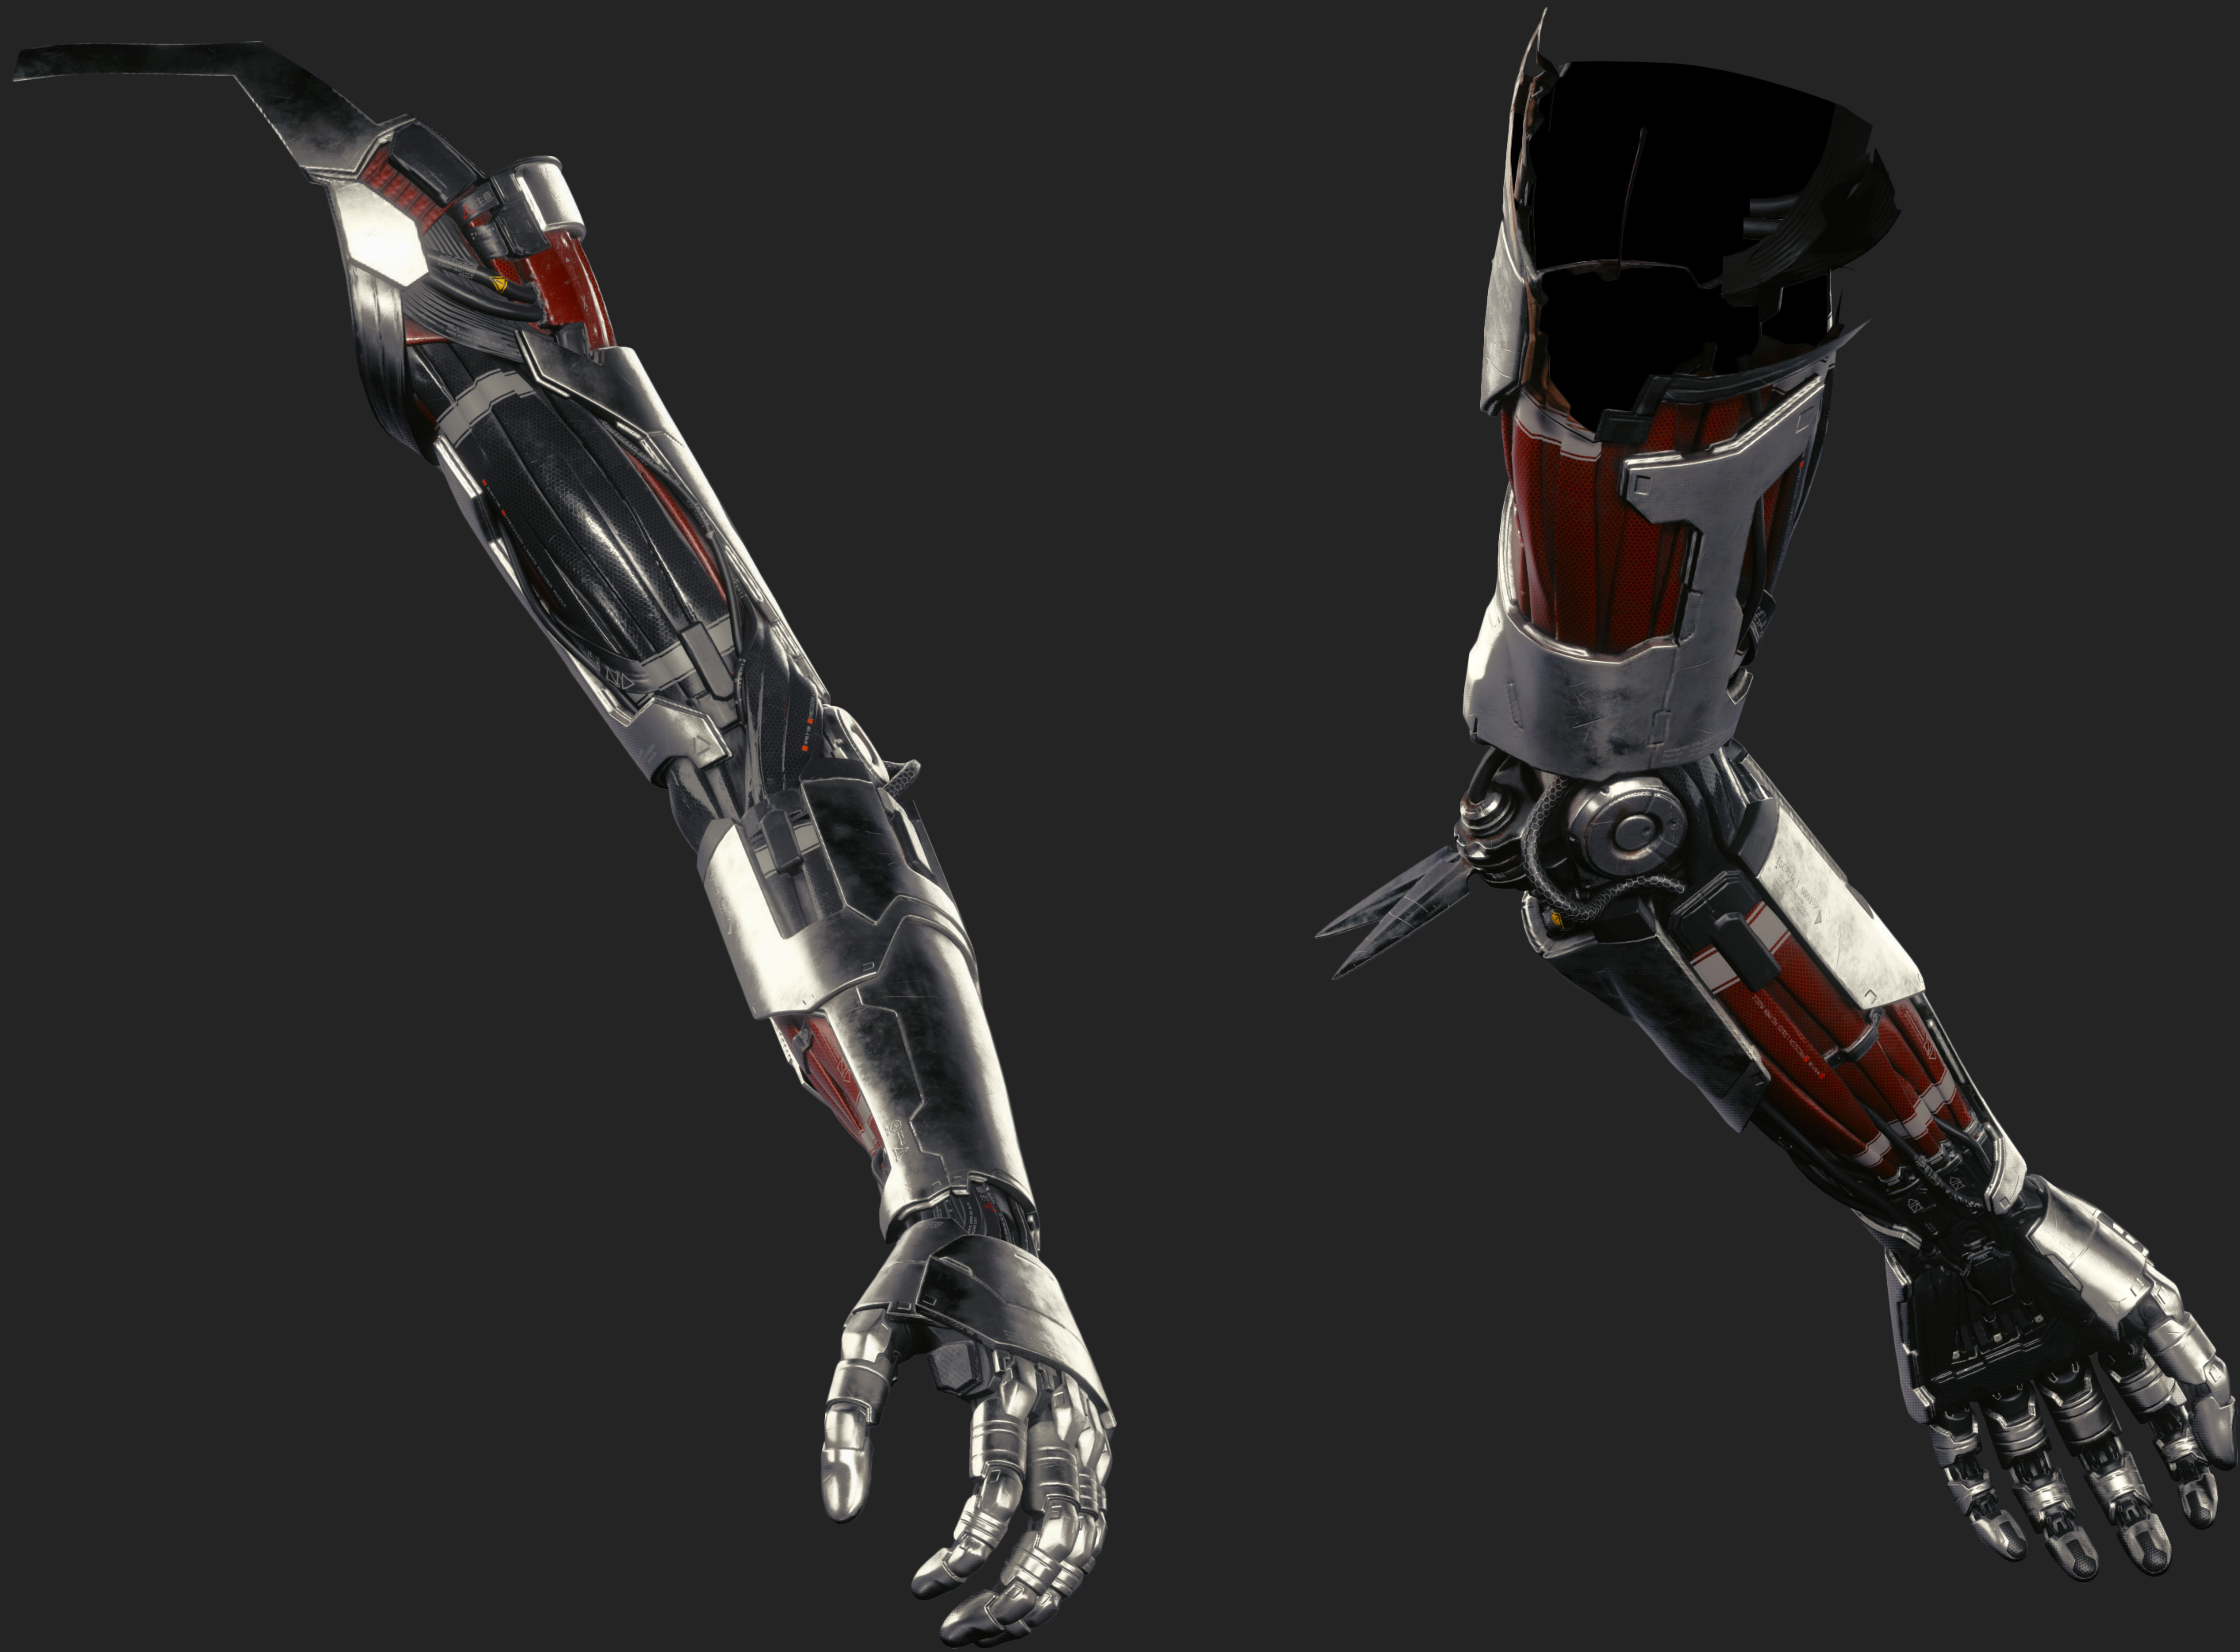

COSPLAY
GUIDE **JOHNNY
SILVERHAND**

CHARACTER

JOHNNY SILVERHAND

One of Night City's most iconic figures. Frontman of chrome-rock band SAMURAI, and as anti-corporate as they come, Johnny is the epitome of the term "rockerboy". Rebellious, and stubborn, this hot-headed son of a bitch went out with a bang back in 2023; come 2077, we find him stuck inside V's head.

FULL BODY

HEAD

RIGHT SIDE

LEFT SIDE

TATTOOS

火

G201
H GAM
NC E.

PANTS

SHOES

HAND DETAIL

DOGTAGS

WEAPONS

JOHNNY SILVERHAND'S MALORIAN

The only one of its kind, made specially for rockerboy Johnny Silverhand. Semiautomatic, equipped with a prototype smart link and compatible with various ammunition types, it sports three firing modes - ricochet, wall penetration and incendiary rounds. Plus, the collector's value is through the roof.