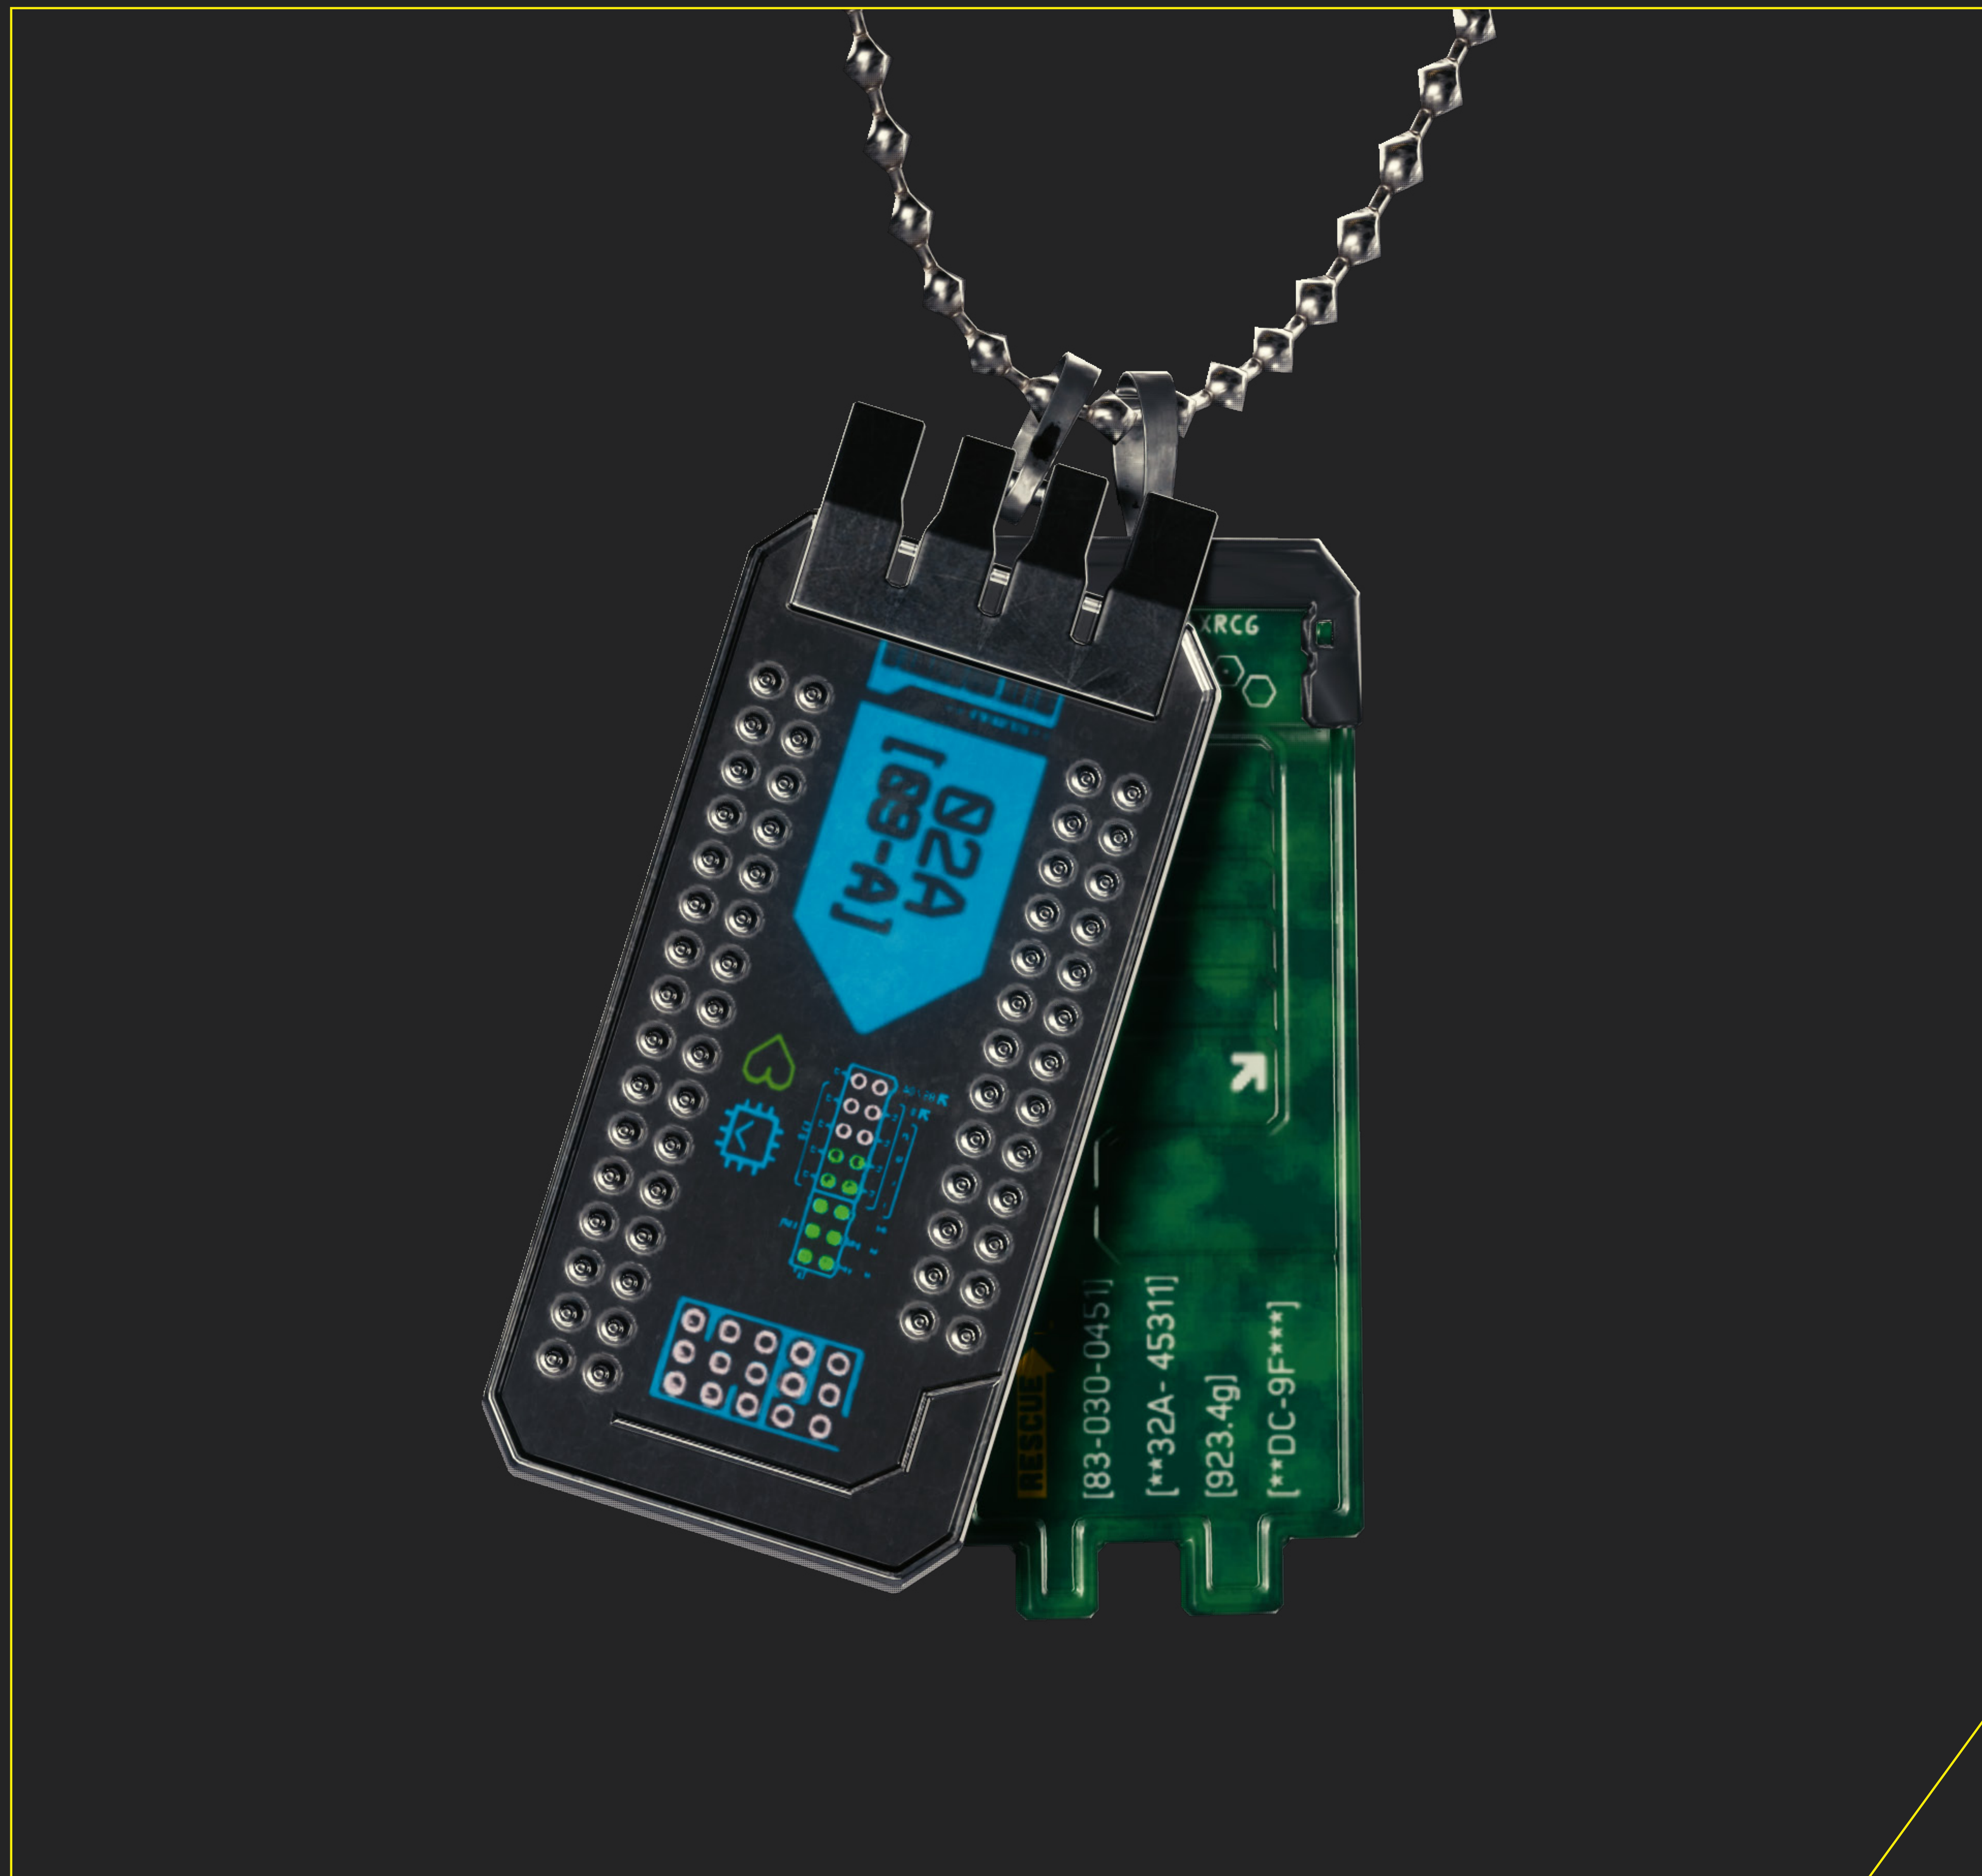

COSPLAY
GUIDE **JOHNNY
SILVERHAND**

CHARACTER

JOHNNY SILVERHAND

One of Night City's most iconic figures. Frontman of chrome-rock band SAMURAI, and as anti-corporate as they come, Johnny is the epitome of the term "rockerboy". Rebellious, and stubborn, this hot-headed son of a bitch went out with a bang back in 2023; come 2077, we find him stuck inside V's head.

FULL BODY

HEAD

RIGHT SIDE

LEFT SIDE

TATTOOS

火

G201
H GAM
NC E.

PANTS

SHOES

HAND DETAIL

DOGTAGS

WEAPONS

JOHNNY SILVERHAND'S MALORIAN

The only one of its kind, made specially for rockerboy Johnny Silverhand. Semiautomatic, equipped with a prototype smart link and compatible with various ammunition types, it sports three firing modes - ricochet, wall penetration and incendiary rounds. Plus, the collector's value is through the roof.