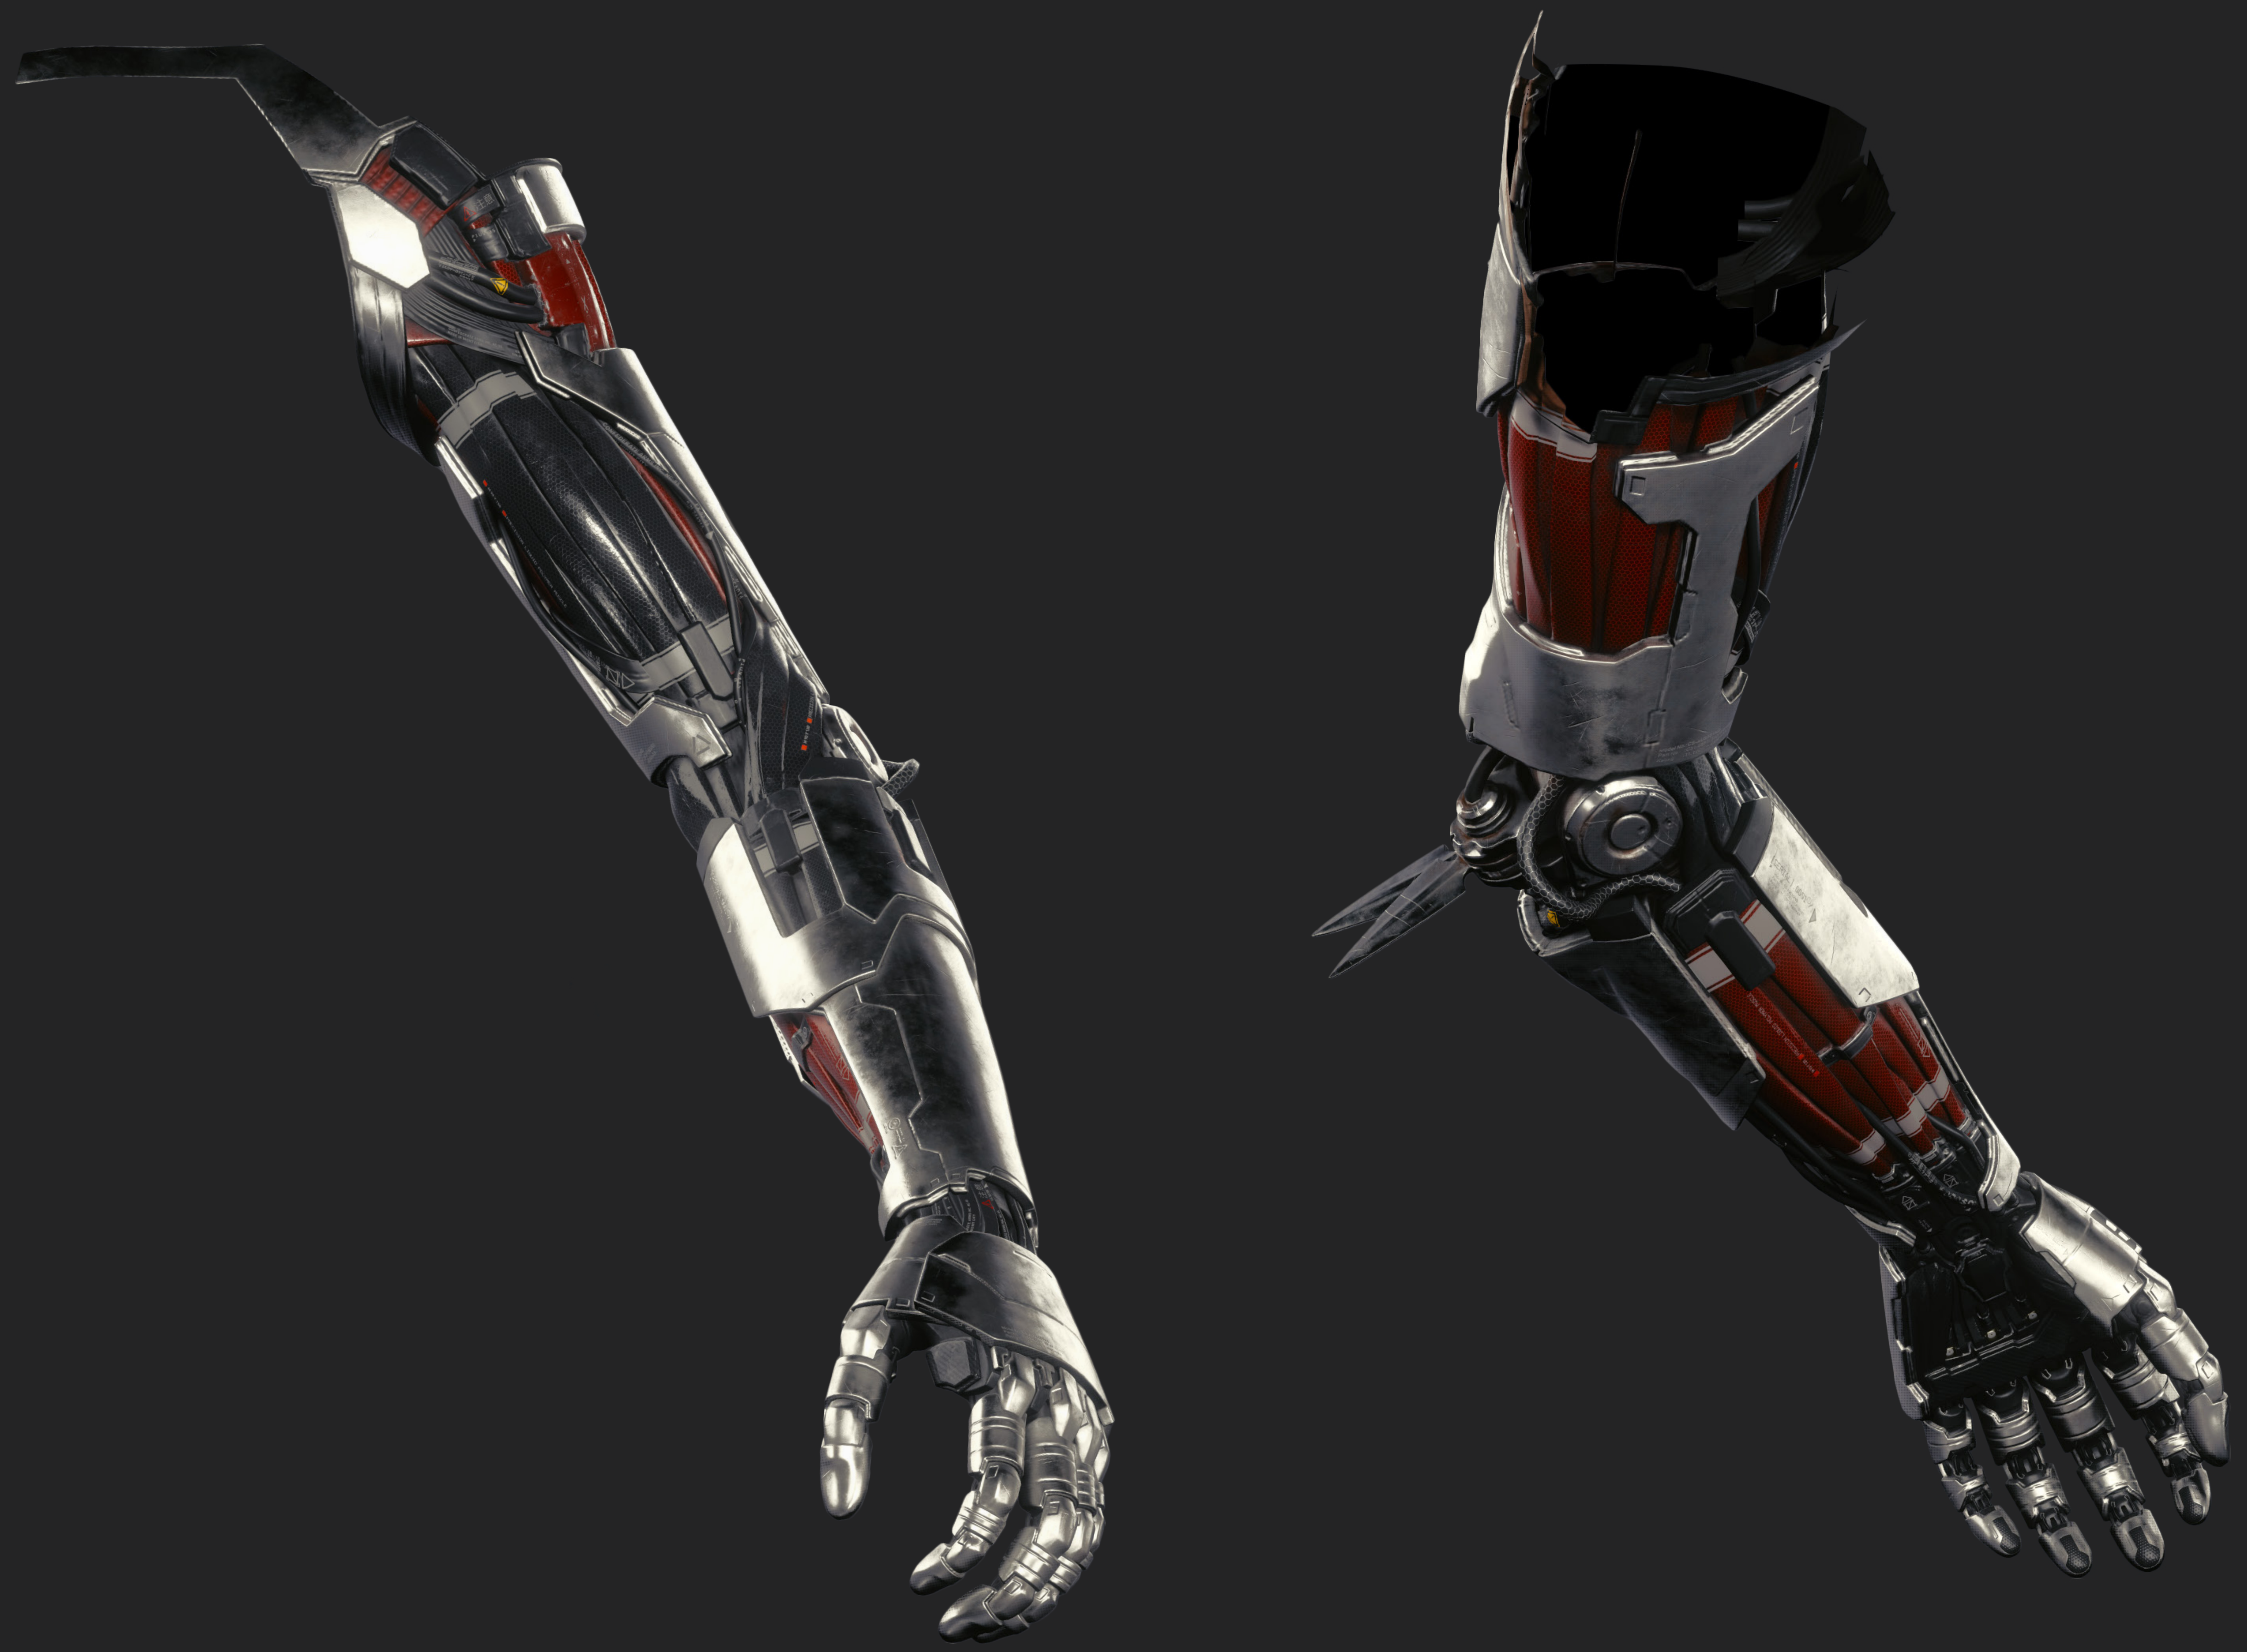

COSPLAY
GUIDE JOHNNY
SILVERHAND

CHARACTER

JOHNNY SILVERHAND

One of Night City's most iconic figures. Frontman of chrome-rock band SAMURAI, and as anti-corporate as they come, Johnny is the epitome of the term "rockerboy". Rebellious, and stubborn, this hot-headed son of a bitch went out with a bang back in 2023; come 2077, we find him stuck inside V's head.

FULL BODY

HEAD

VEST BUCKLES

RIGHT SIDE

LEFT SIDE

TATTOOS

火
GAMMA
NC E.

VEST PATCHES

PANTS

SHOES

HAND DETAIL

DOGTAGS

WEAPONS

JOHNNY SILVERHAND'S MALORIAN

The only one of its kind, made specially for rockerboy Johnny Silverhand. Semiautomatic, equipped with a prototype smart link and compatible with various ammunition types, it sports three firing modes - ricochet, wall penetration and incendiary rounds. Plus, the collector's value is through the roof.