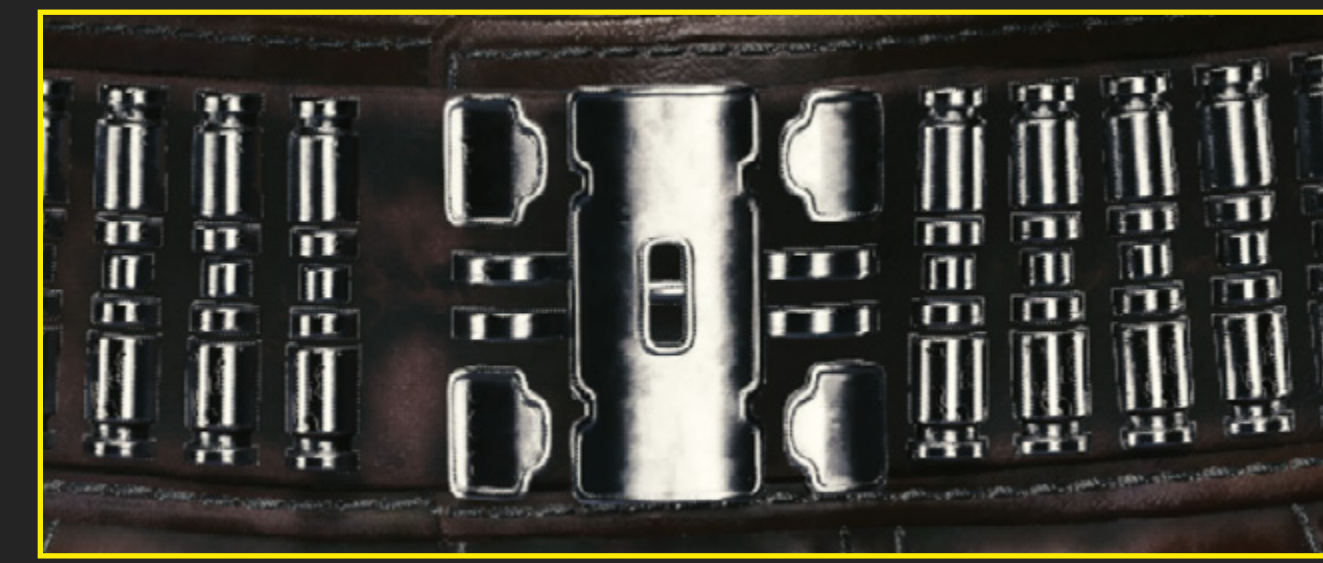

COSPLAY
GUIDE JOHNNY
SILVERHAND

CHARACTER

JOHNNY SILVERHAND

One of Night City's most iconic figures. Frontman of chrome-rock band SAMURAI, and as anti-corporate as they come, Johnny is the epitome of the term "rockerboy". Rebellious, and stubborn, this hot-headed son of a bitch went out with a bang back in 2023; come 2077, we find him stuck inside V's head.

PANTS

SHOES

HAND DETAIL

DOGTAGS

WEAPONS

JOHNNY SILVERHAND'S MALORIAN

The only one of its kind, made specially for rockerboy Johnny Silverhand. Semiautomatic, equipped with a prototype smart link and compatible with various ammunition types, it sports three firing modes - ricochet, wall penetration and incendiary rounds. Plus, the collector's value is through the roof.