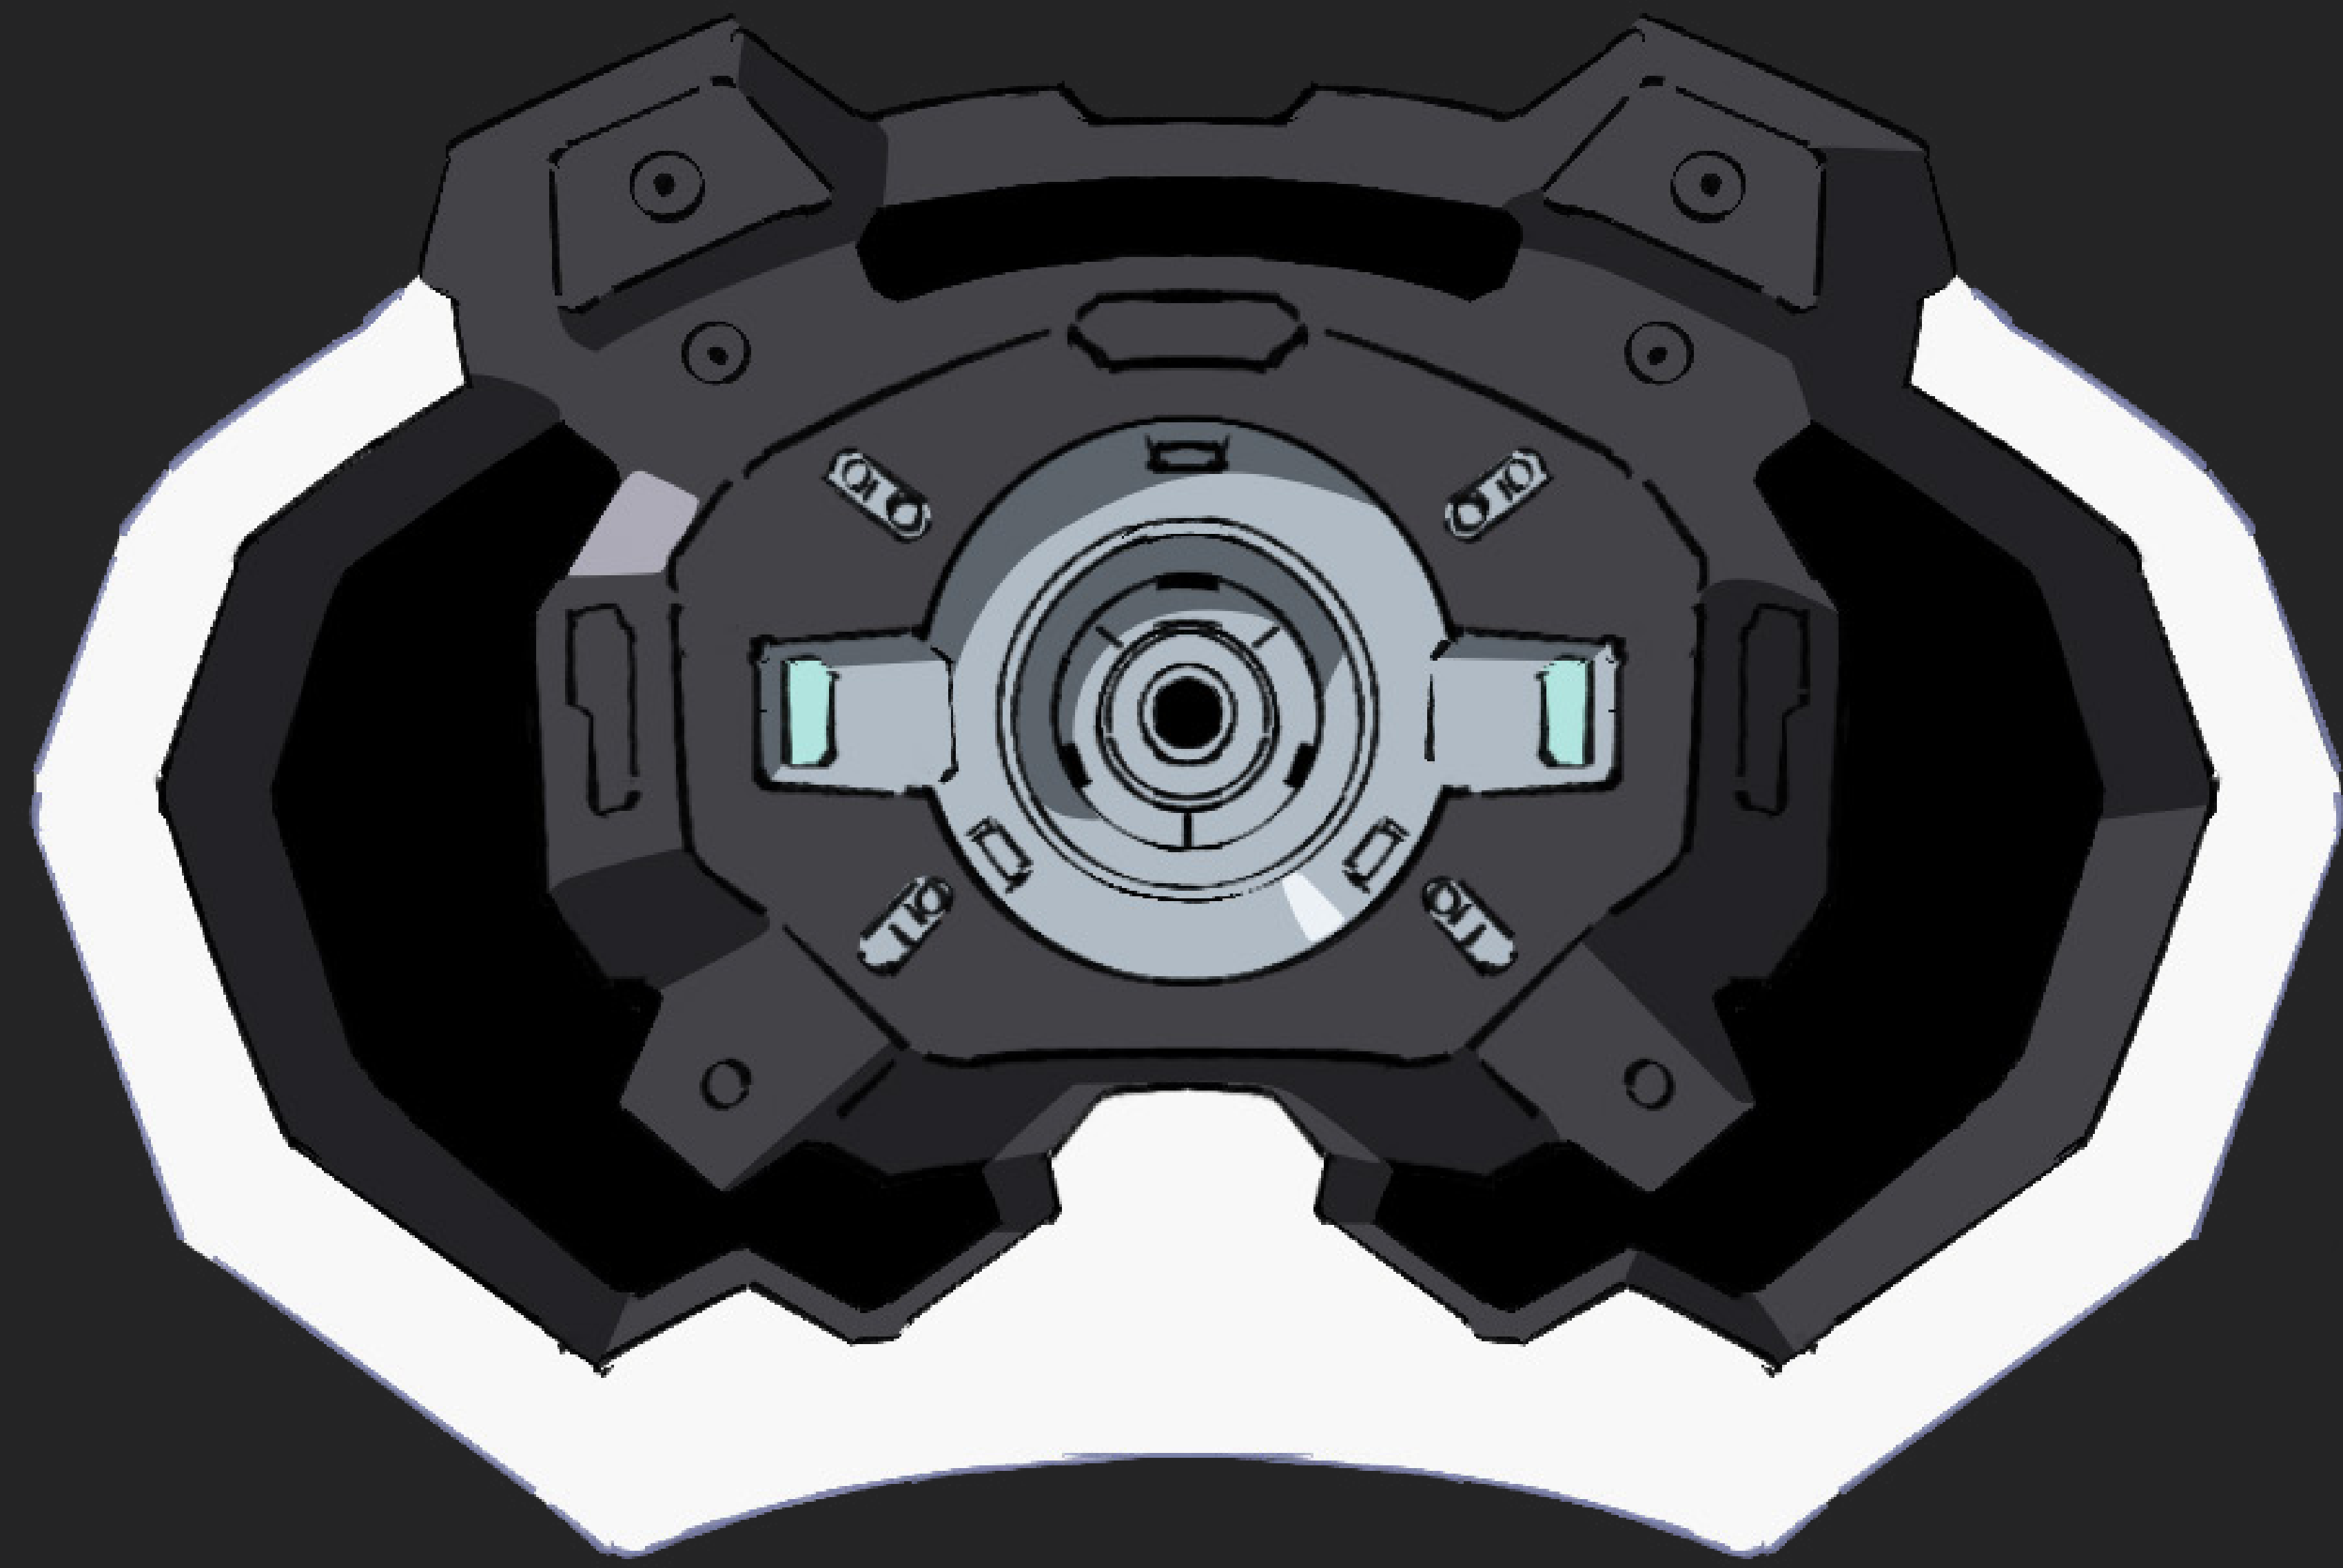

## CHARACTER

# LUCYNA KUSHINADA

Cool, quiet, and mysterious, Lucy is deadly both in and out of the Net. She's a skilled hand at cracking ICE, dispatching enemy netrunners, and dismembering low-level gangers with her powerful monowire. But merc life is nothing compared to the allure of the moon, and Lucy will do everything it takes to get there – and save David along the way.

WHOLE BODY

HEAD

YOUNG LUCY

SOCKET

TATTOO