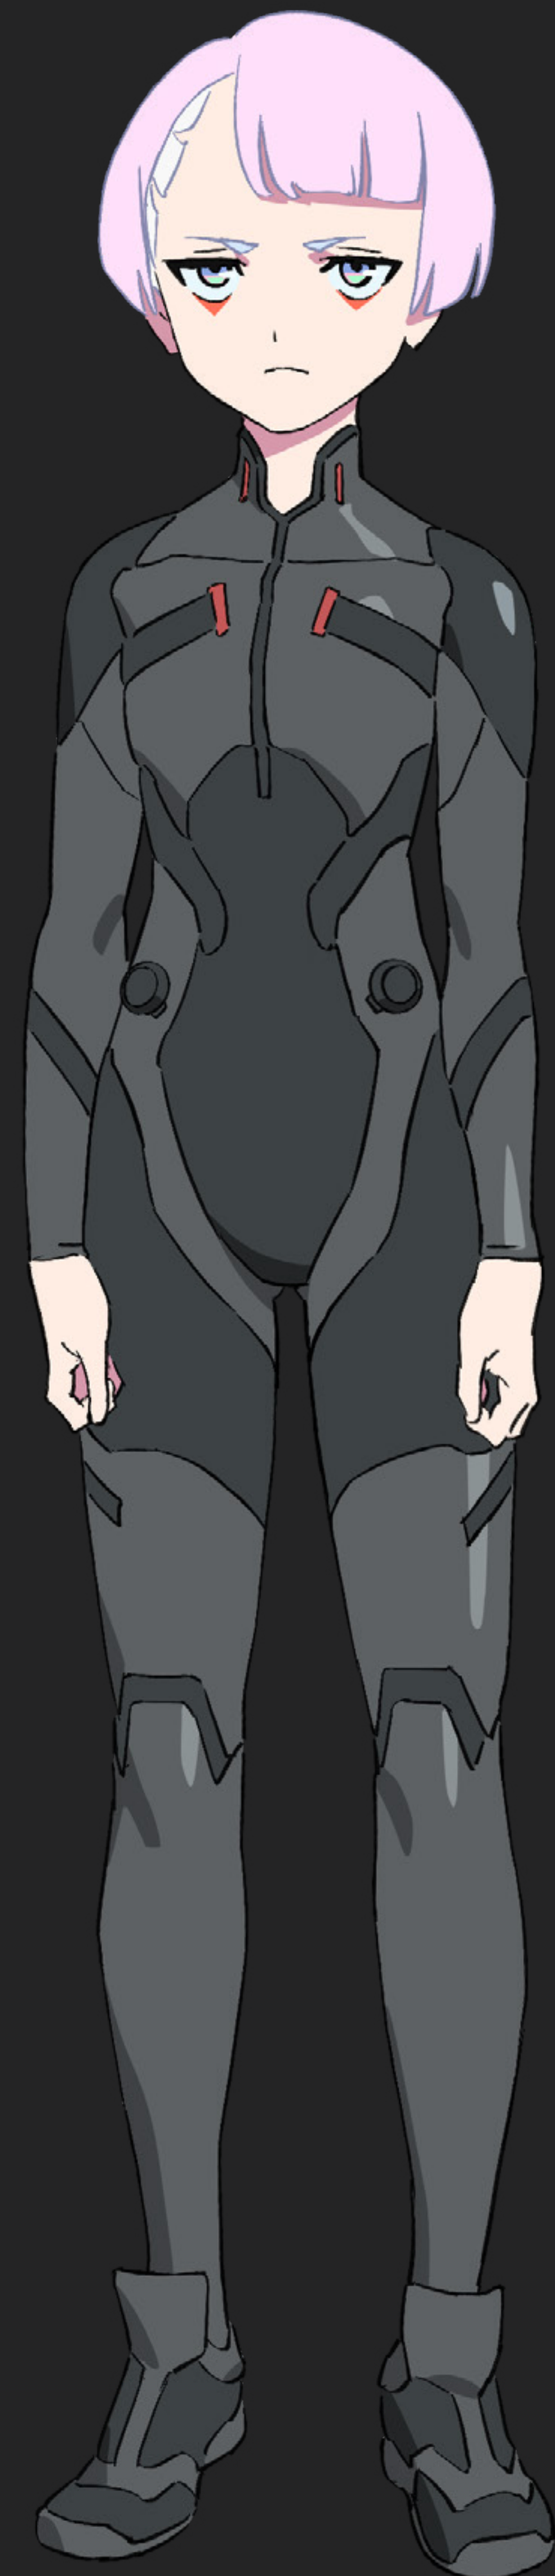

COSPLAY  
GUIDE **LUCY**

## CHARACTER

# LUCYNA KUSHINADA

Cool, quiet, and mysterious, Lucy is deadly both in and out of the Net. She's a skilled hand at cracking ICE, dispatching enemy netrunners, and dismembering low-level gangers with her powerful monowire. But merc life is nothing compared to the allure of the moon, and Lucy will do everything it takes to get there – and save David along the way.

WHOLE BODY

HEAD

YOUNG LUCY

SOCKET

TATTOO