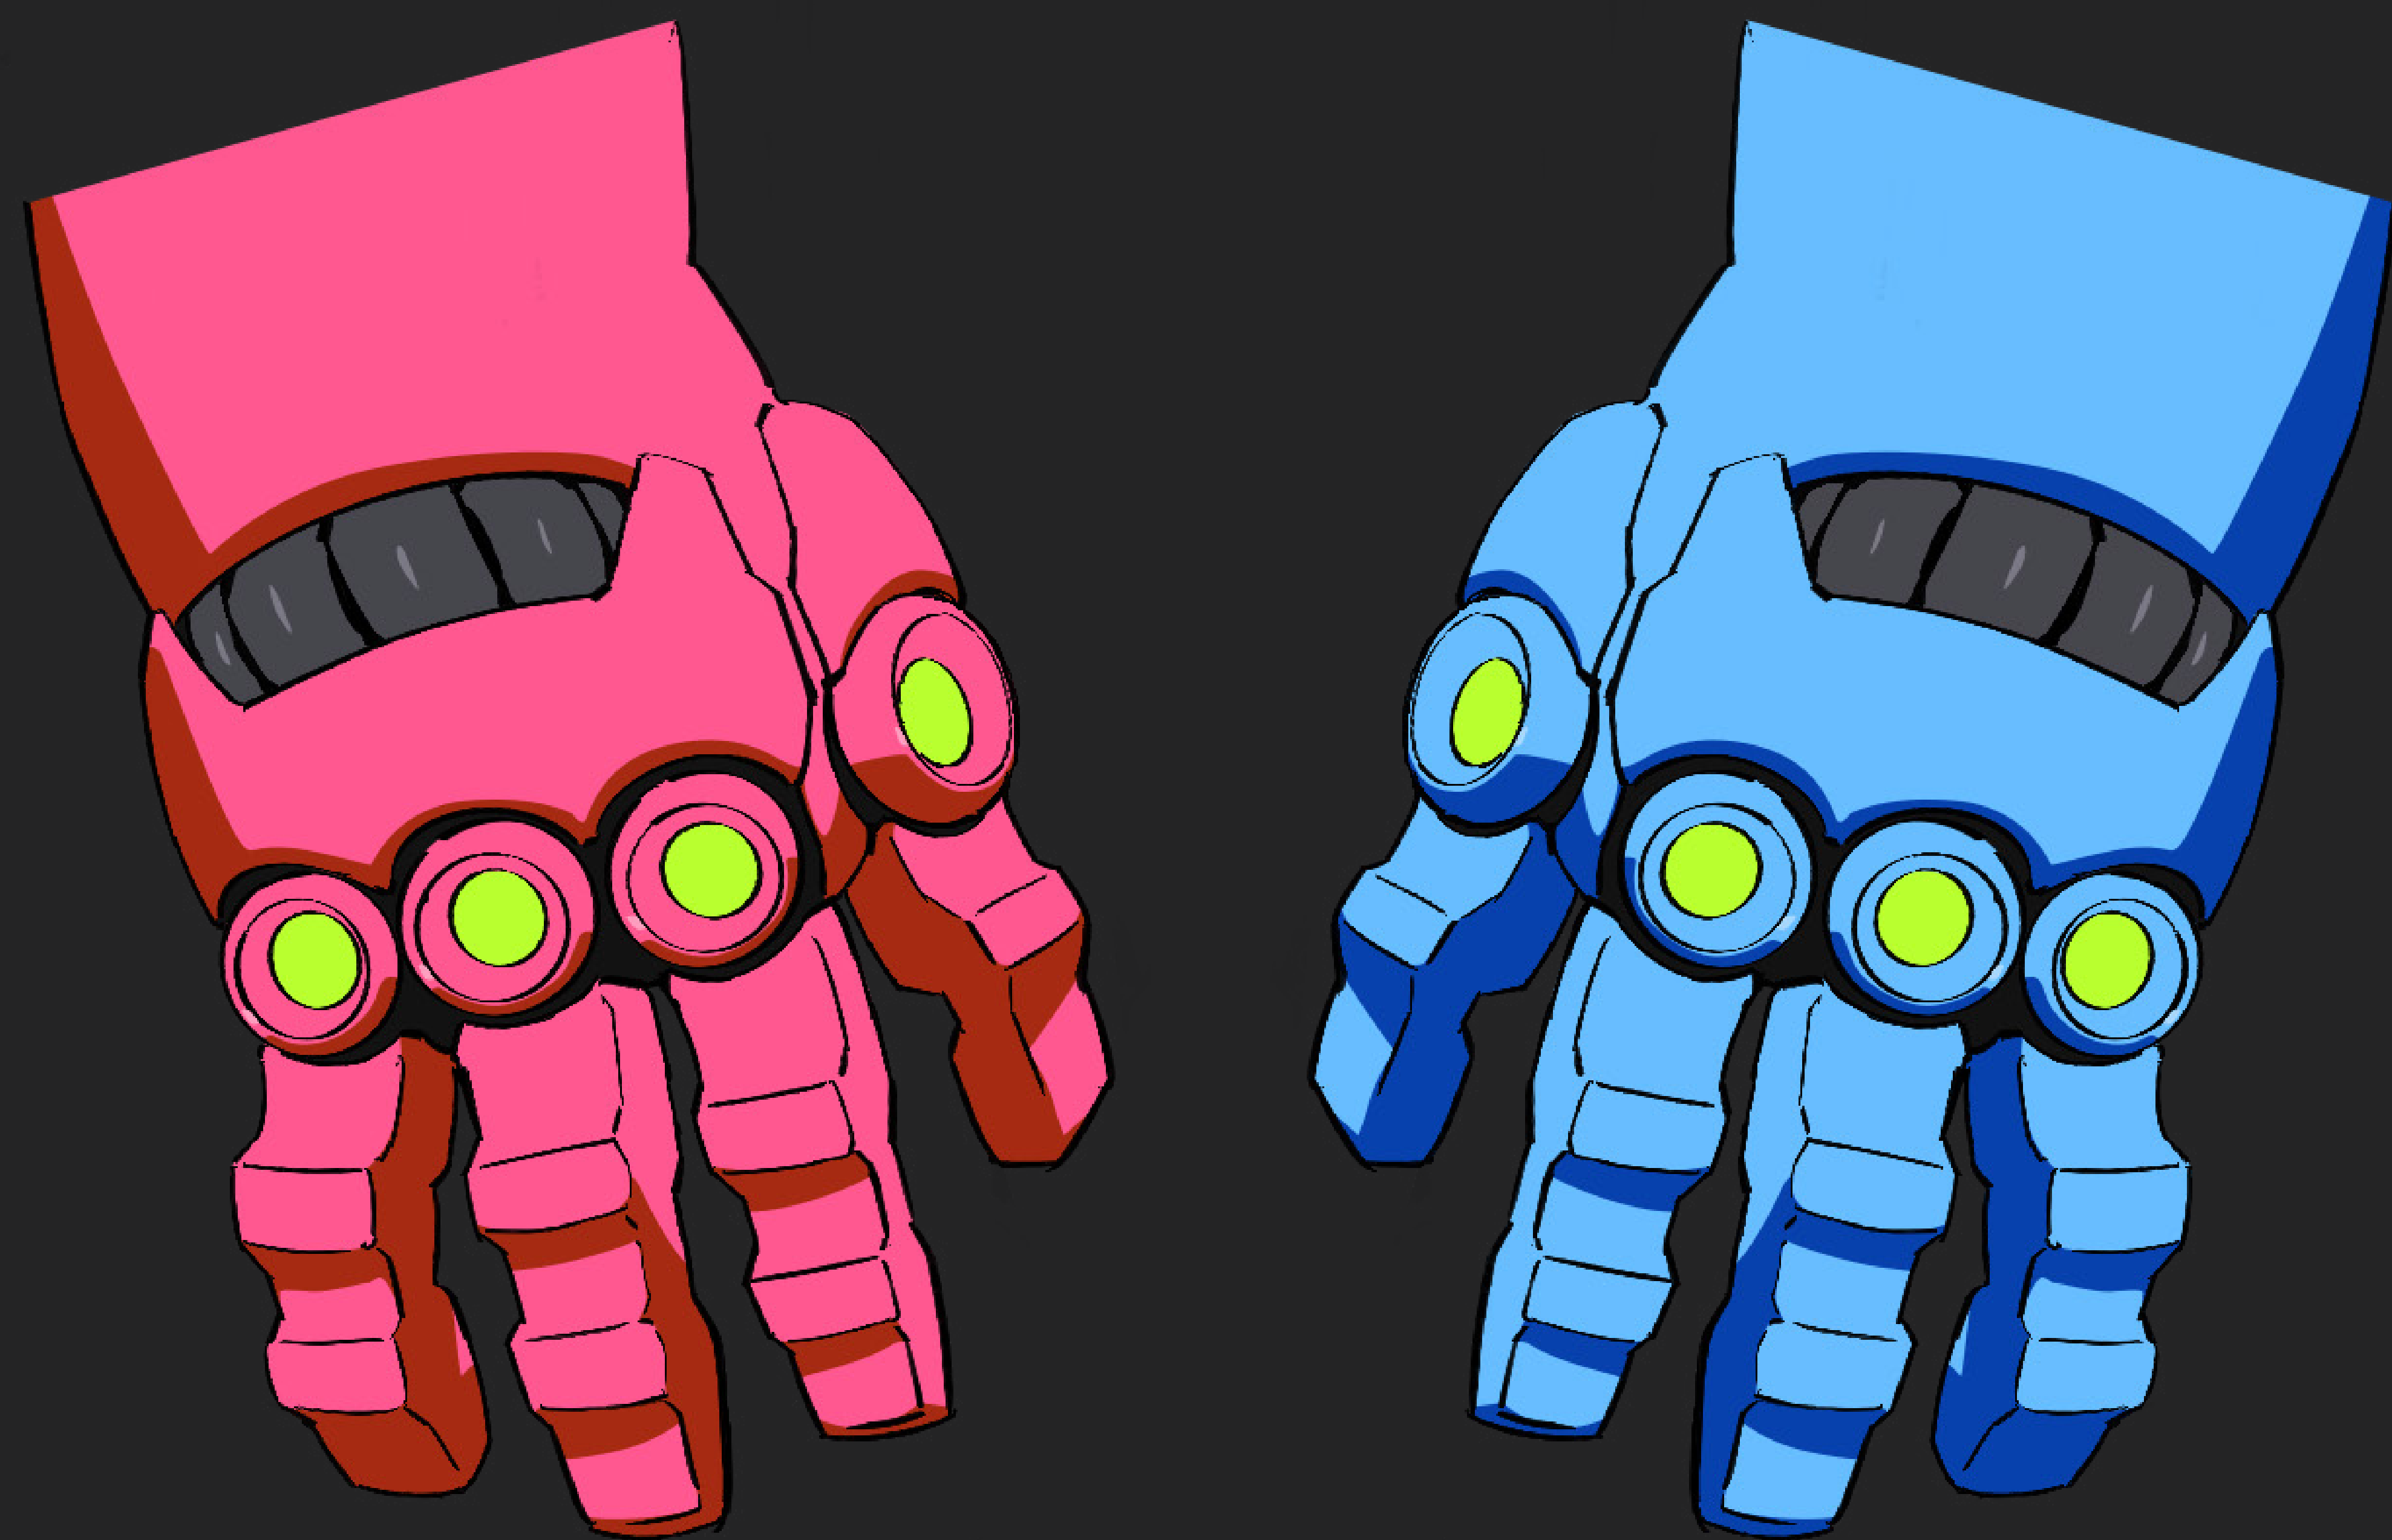

COSPLAY
GUIDE

REBELLA

CHARACTER

REBECCA

Rebecca's mercurial moods mean you could as easily find yourself wrapped up in a hug as with a gun pointed at your face. She's fiercely loyal to her crew, and always willing to lend a helping hand – and a shotgun salvo – to any problem you'd find yourself tangled up in.

WHOLE BODY

HEAD

WITHOUT JACKET

TATTOOS

DETAILS

FAN CONTENT GUIDELINES

We really appreciate all the work that our community puts into showing their love for our games and, to support you in this, we've put together [Fan Content Guidelines](#). Please remember to follow them while creating, wearing and showcasing your cosplay. In other words: