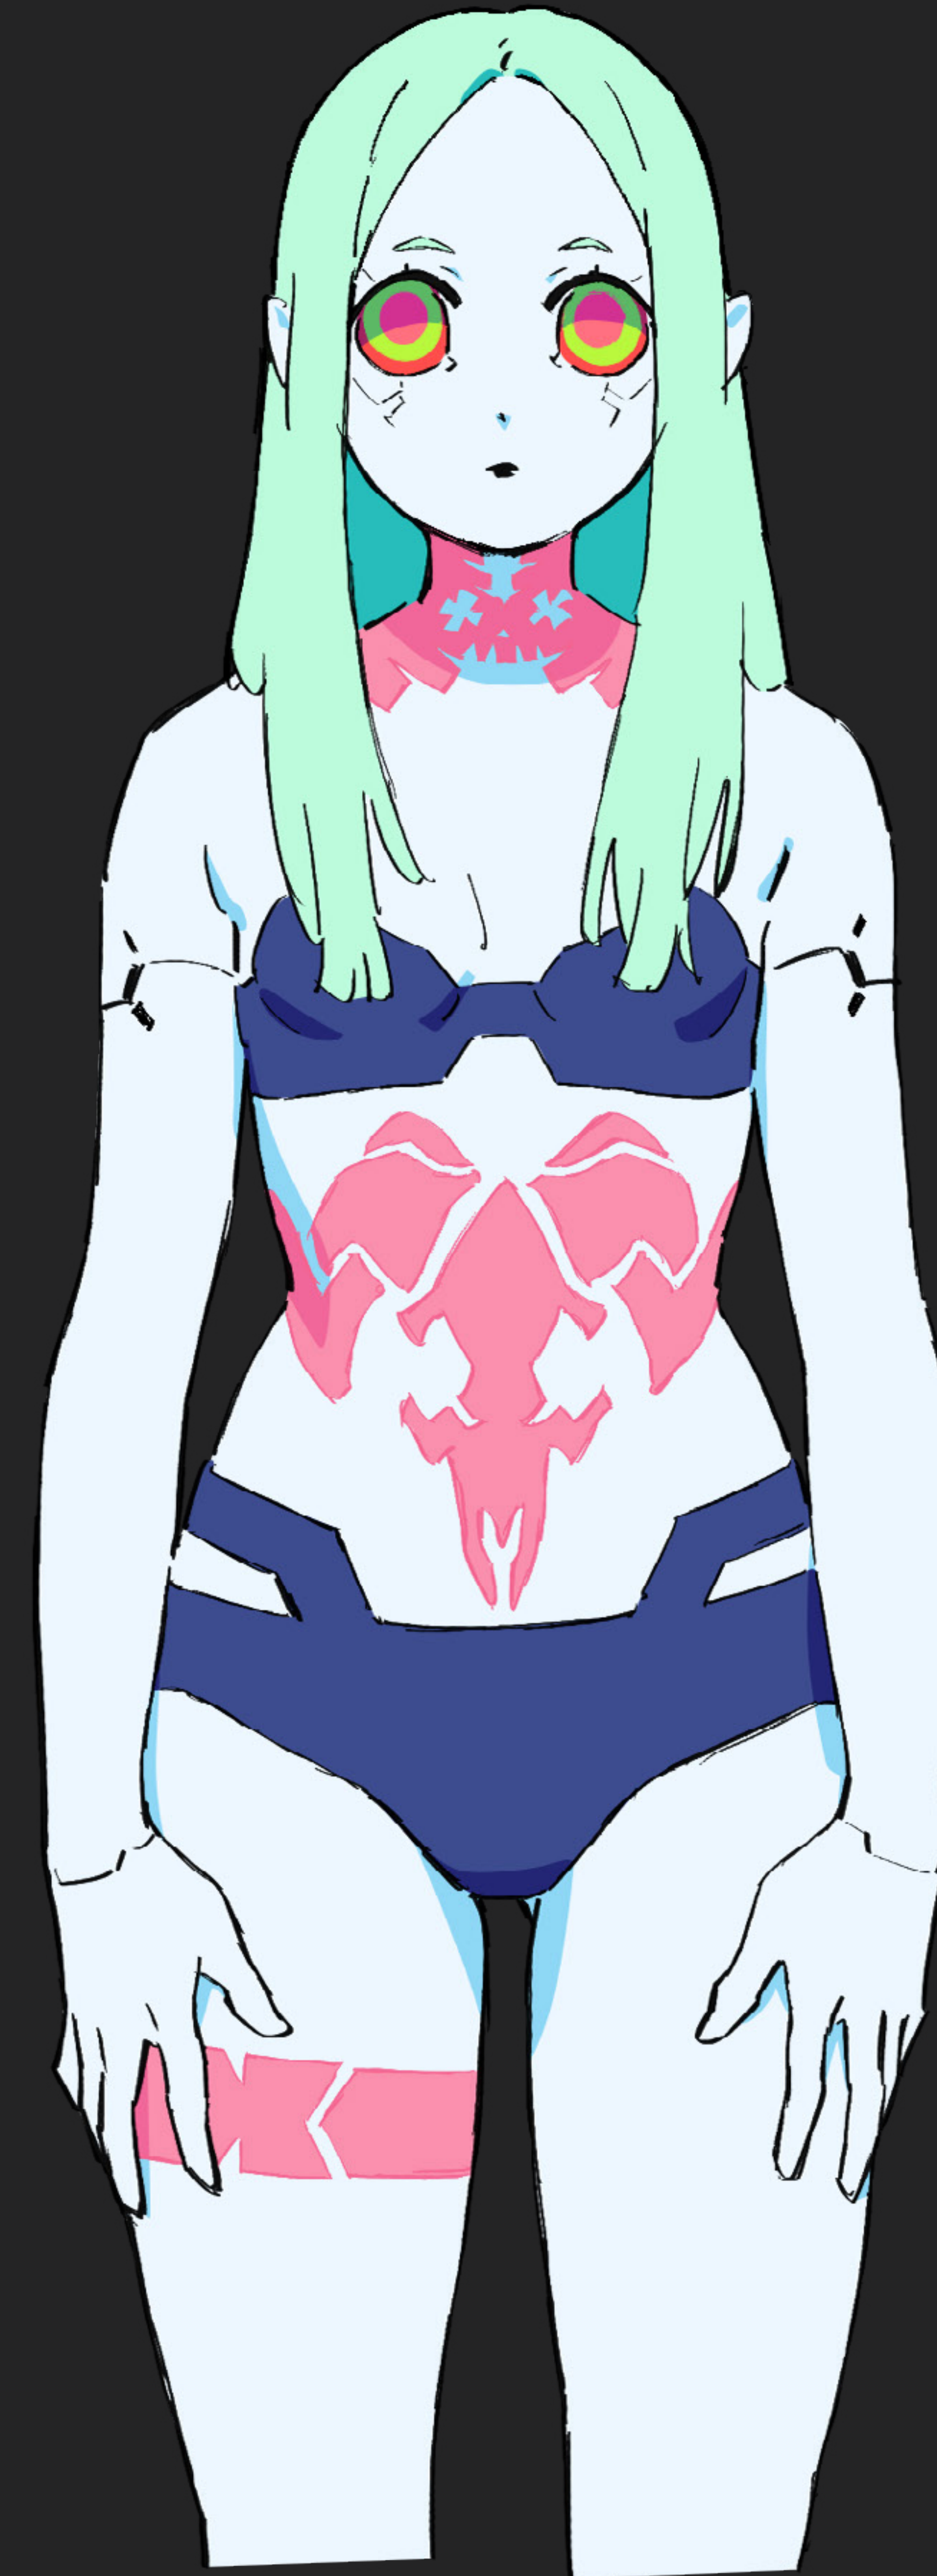

COSPLAY
GUIDE

REBELLA

CHARACTER

REBECCA

Rebecca's mercurial moods mean you could as easily find yourself wrapped up in a hug as with a gun pointed at your face. She's fiercely loyal to her crew, and always willing to lend a helping hand – and a shotgun salvo – to any problem you'd find yourself tangled up in.

WHOLE BODY

HEAD

WITHOUT JACKET

TATTOOS

DETAILS

FAN CONTENT GUIDELINES

We really appreciate all the work that our community puts into showing their love for our games and, to support you in this, we've put together [Fan Content Guidelines](#). Please remember to follow them while creating, wearing and showcasing your cosplay. In other words: