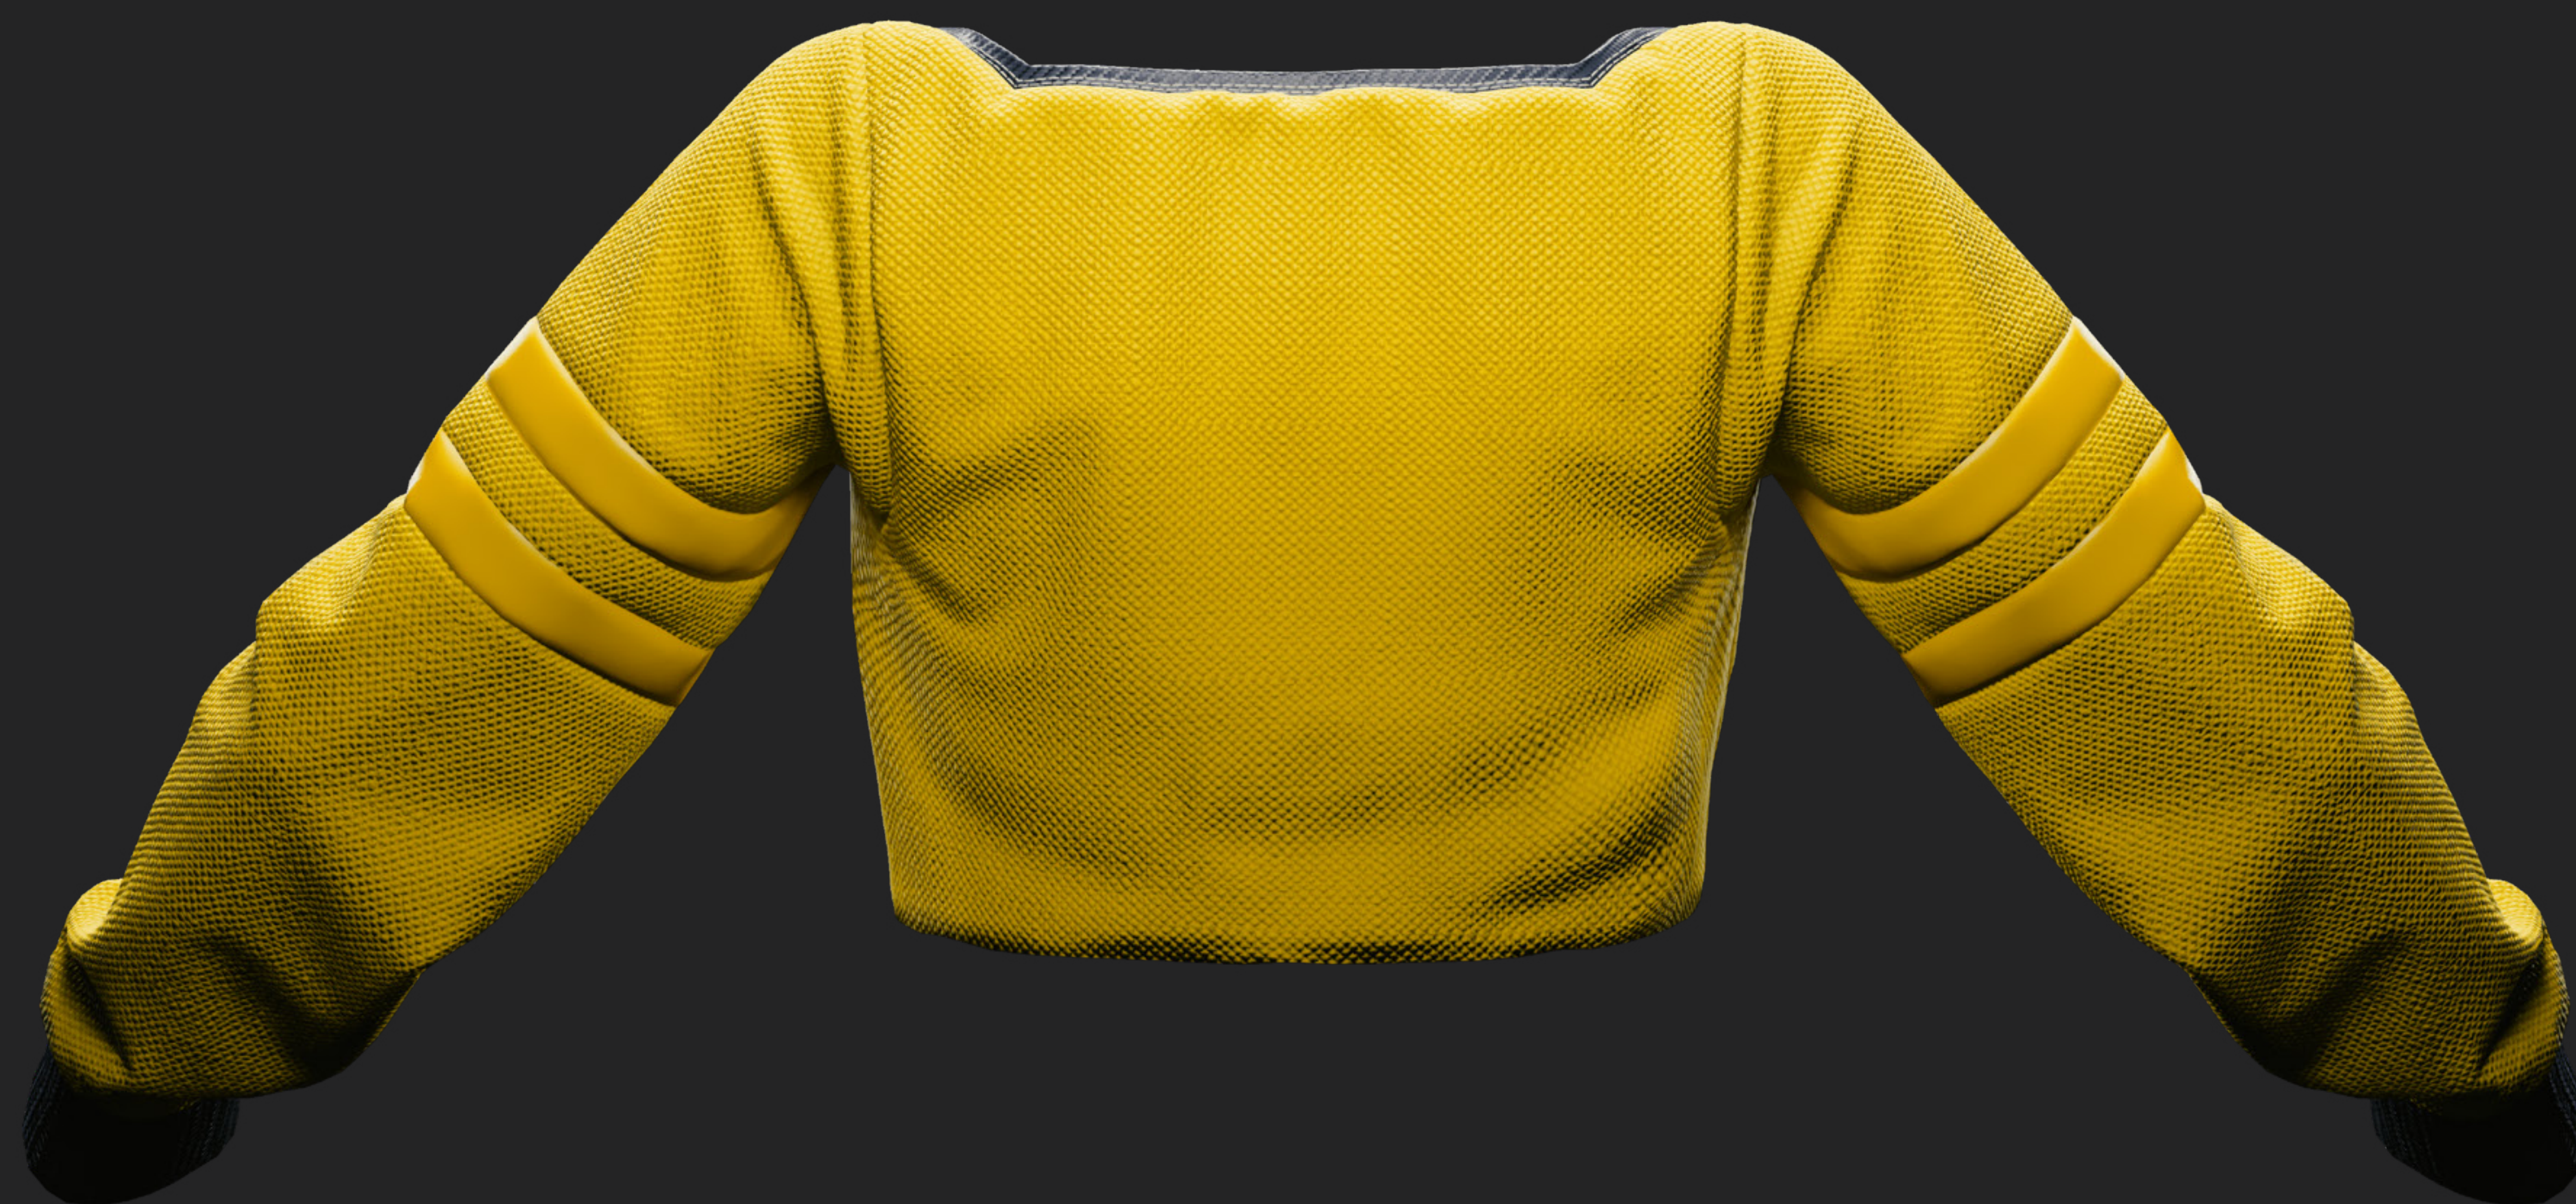

COSPLAY
GUIDE **ROGUE**
AMENDIARES

CHARACTER

ROGUE AMENDIARES

The queen of the Afterlife is tapped into every worthwhile gig in the city, and a shake from her head is all it takes to reduce a merc's rep to zero. Respected and feared, there's no one who could rattle Rogue's confidence – unless of course, it's her old flame Johnny Silverhand, back from the dead.

FULL BODY

HEAD

TOP

SURVIVE

PANTS

SHOES

CYBERWARE

ACCESSORIES

WEAPONS

PREJUDICE

Pride might come before a fall, but Prejudice takes all of your enemies down with it. The weathered orange assault rifle holds a key spot in Rogue's arsenal; its massive size and indiscriminate spray of bullets have gotten her out of a tight spot once or twice.