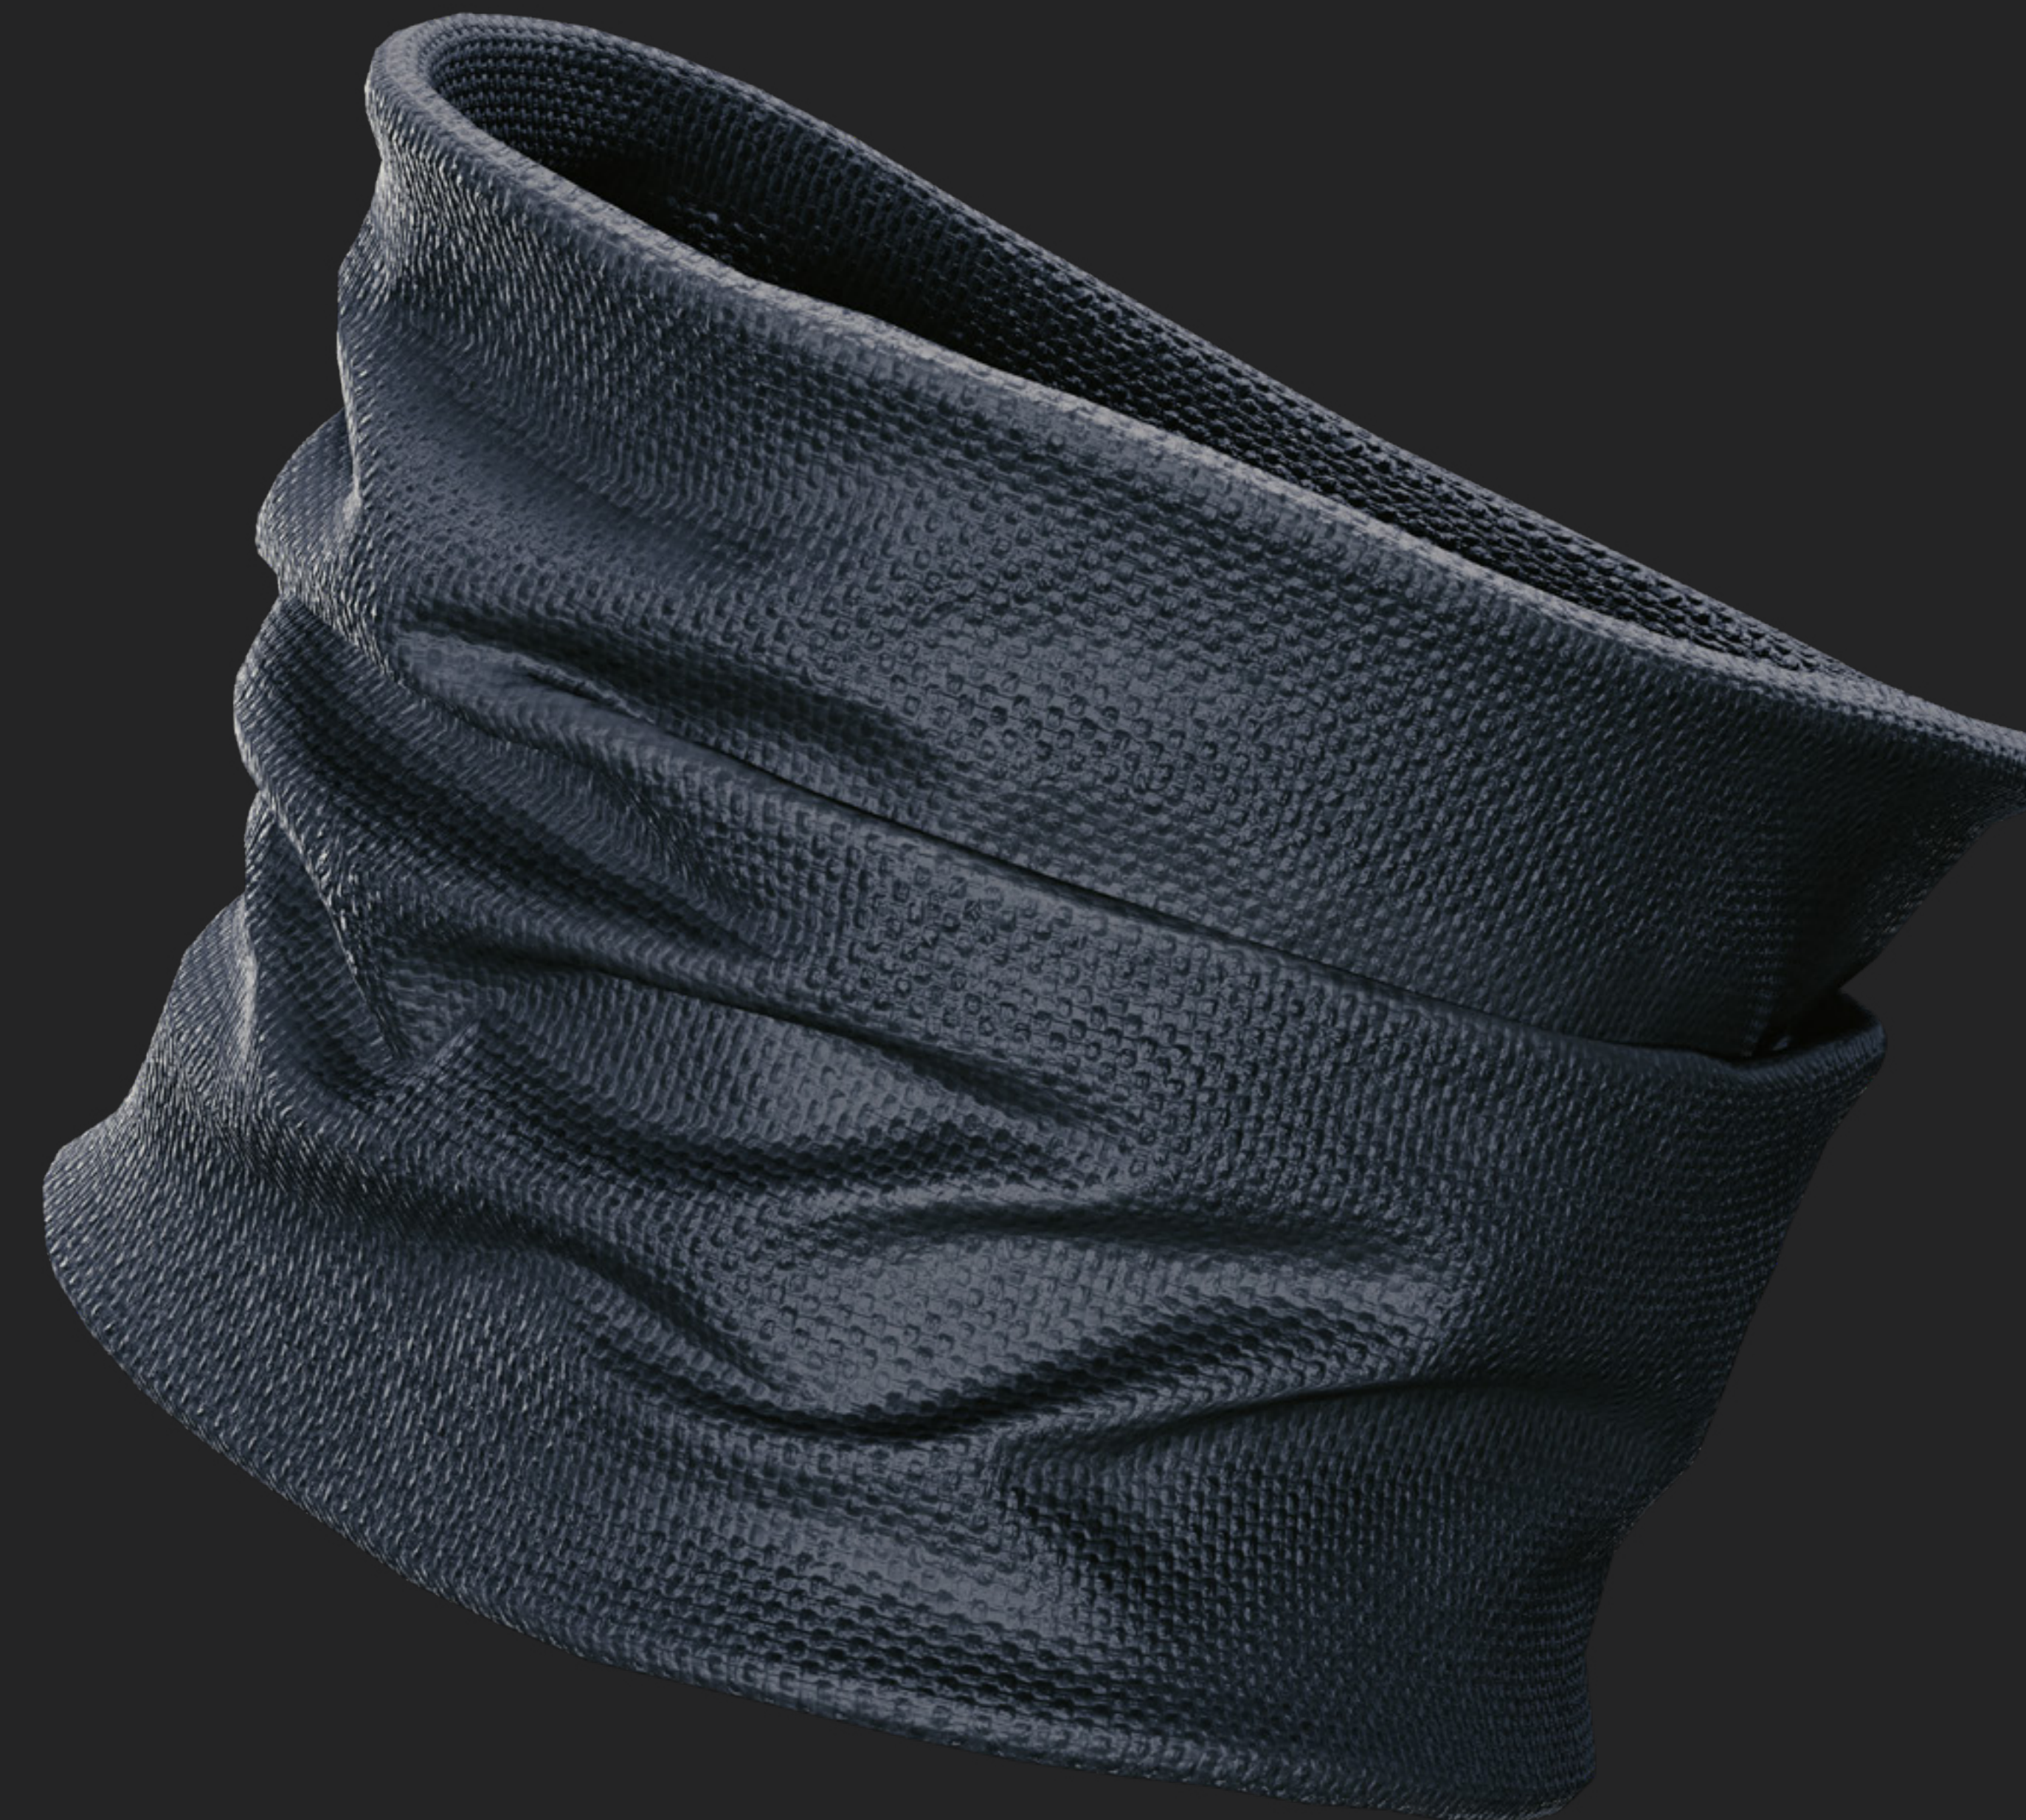

COSPLAY
GUIDE **ROGUE**
AMENDIARES

CHARACTER

ROGUE AMENDIARES

The queen of the Afterlife is tapped into every worthwhile gig in the city, and a shake from her head is all it takes to reduce a merc's rep to zero. Respected and feared, there's no one who could rattle Rogue's confidence – unless of course, it's her old flame Johnny Silverhand, back from the dead.

FULL BODY

HEAD

TOP

SURVIVE

PANTS

SHOES

CYBERWARE

ACCESSORIES

WEAPONS

PREJUDICE

Pride might come before a fall, but Prejudice takes all of your enemies down with it. The weathered orange assault rifle holds a key spot in Rogue's arsenal; its massive size and indiscriminate spray of bullets have gotten her out of a tight spot once or twice.