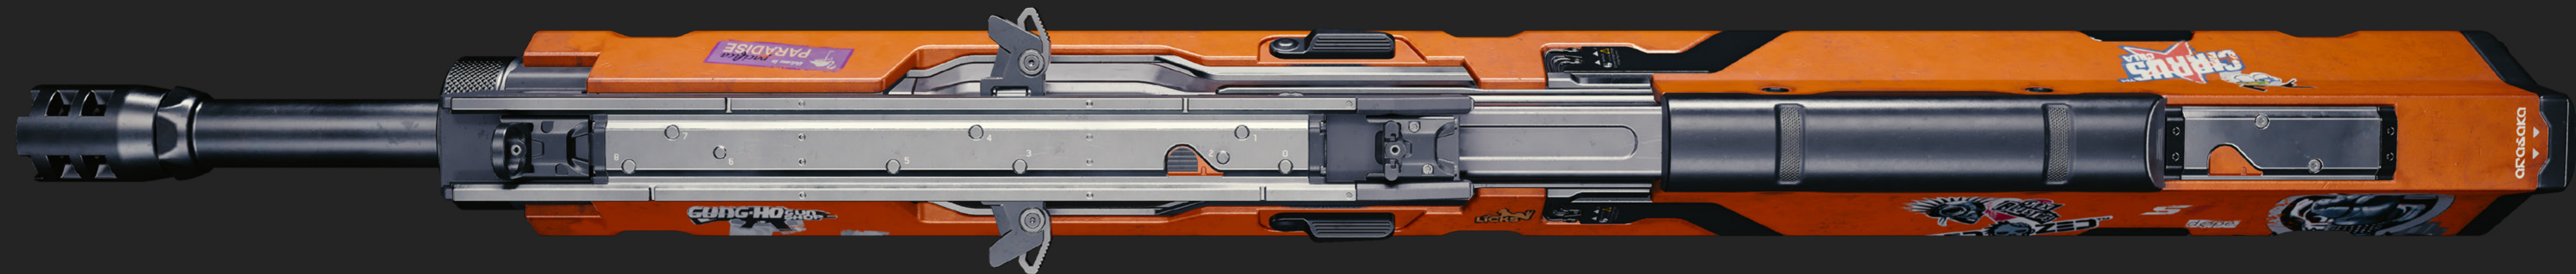

COSPLAY
GUIDE **ROGUE**
AMENDIARES

CHARACTER

ROGUE AMENDIARES

The queen of the Afterlife is tapped into every worthwhile gig in the city, and a shake from her head is all it takes to reduce a merc's rep to zero. Respected and feared, there's no one who could rattle Rogue's confidence – unless of course, it's her old flame Johnny Silverhand, back from the dead.

FULL BODY

HEAD

TOP

SURVIVE

PANTS

SHOES

CYBERWARE

ACCESSORIES

WEAPONS

PREJUDICE

Pride might come before a fall, but Prejudice takes all of your enemies down with it. The weathered orange assault rifle holds a key spot in Rogue's arsenal; its massive size and indiscriminate spray of bullets have gotten her out of a tight spot once or twice.