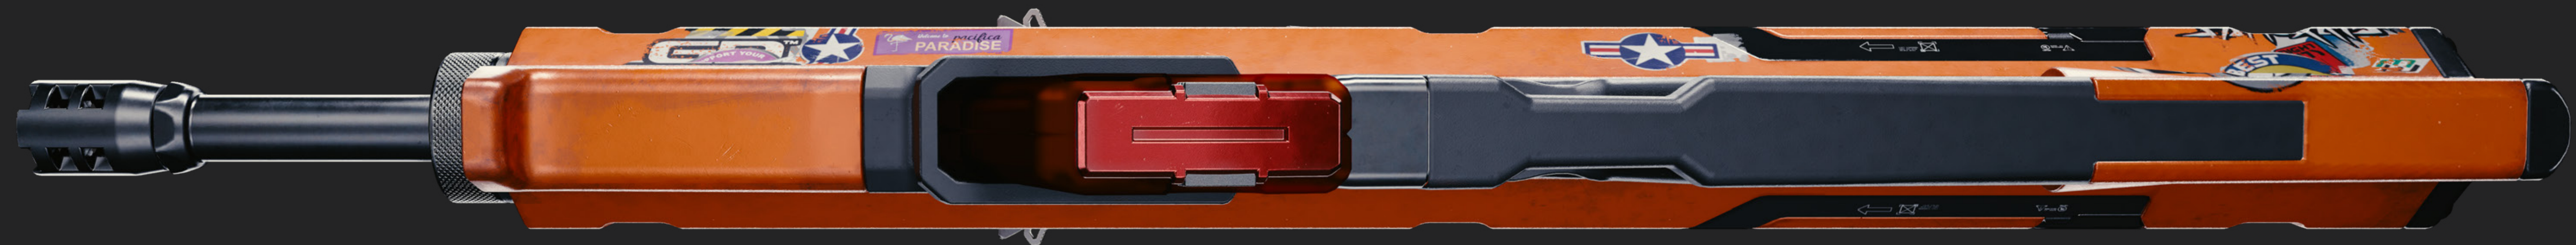

COSPLAY
GUIDE **ROGUE**
AMENDIARES

CHARACTER

ROGUE AMENDIARES

The queen of the Afterlife is tapped into every worthwhile gig in the city, and a shake from her head is all it takes to reduce a merc's rep to zero. Respected and feared, there's no one who could rattle Rogue's confidence – unless of course, it's her old flame Johnny Silverhand, back from the dead.

FULL BODY

HEAD

TOP

SURVIVE

PANTS

SHOES

CYBERWARE

ACCESSORIES

WEAPONS

PREJUDICE

Pride might come before a fall, but Prejudice takes all of your enemies down with it. The weathered orange assault rifle holds a key spot in Rogue's arsenal; its massive size and indiscriminate spray of bullets have gotten her out of a tight spot once or twice.