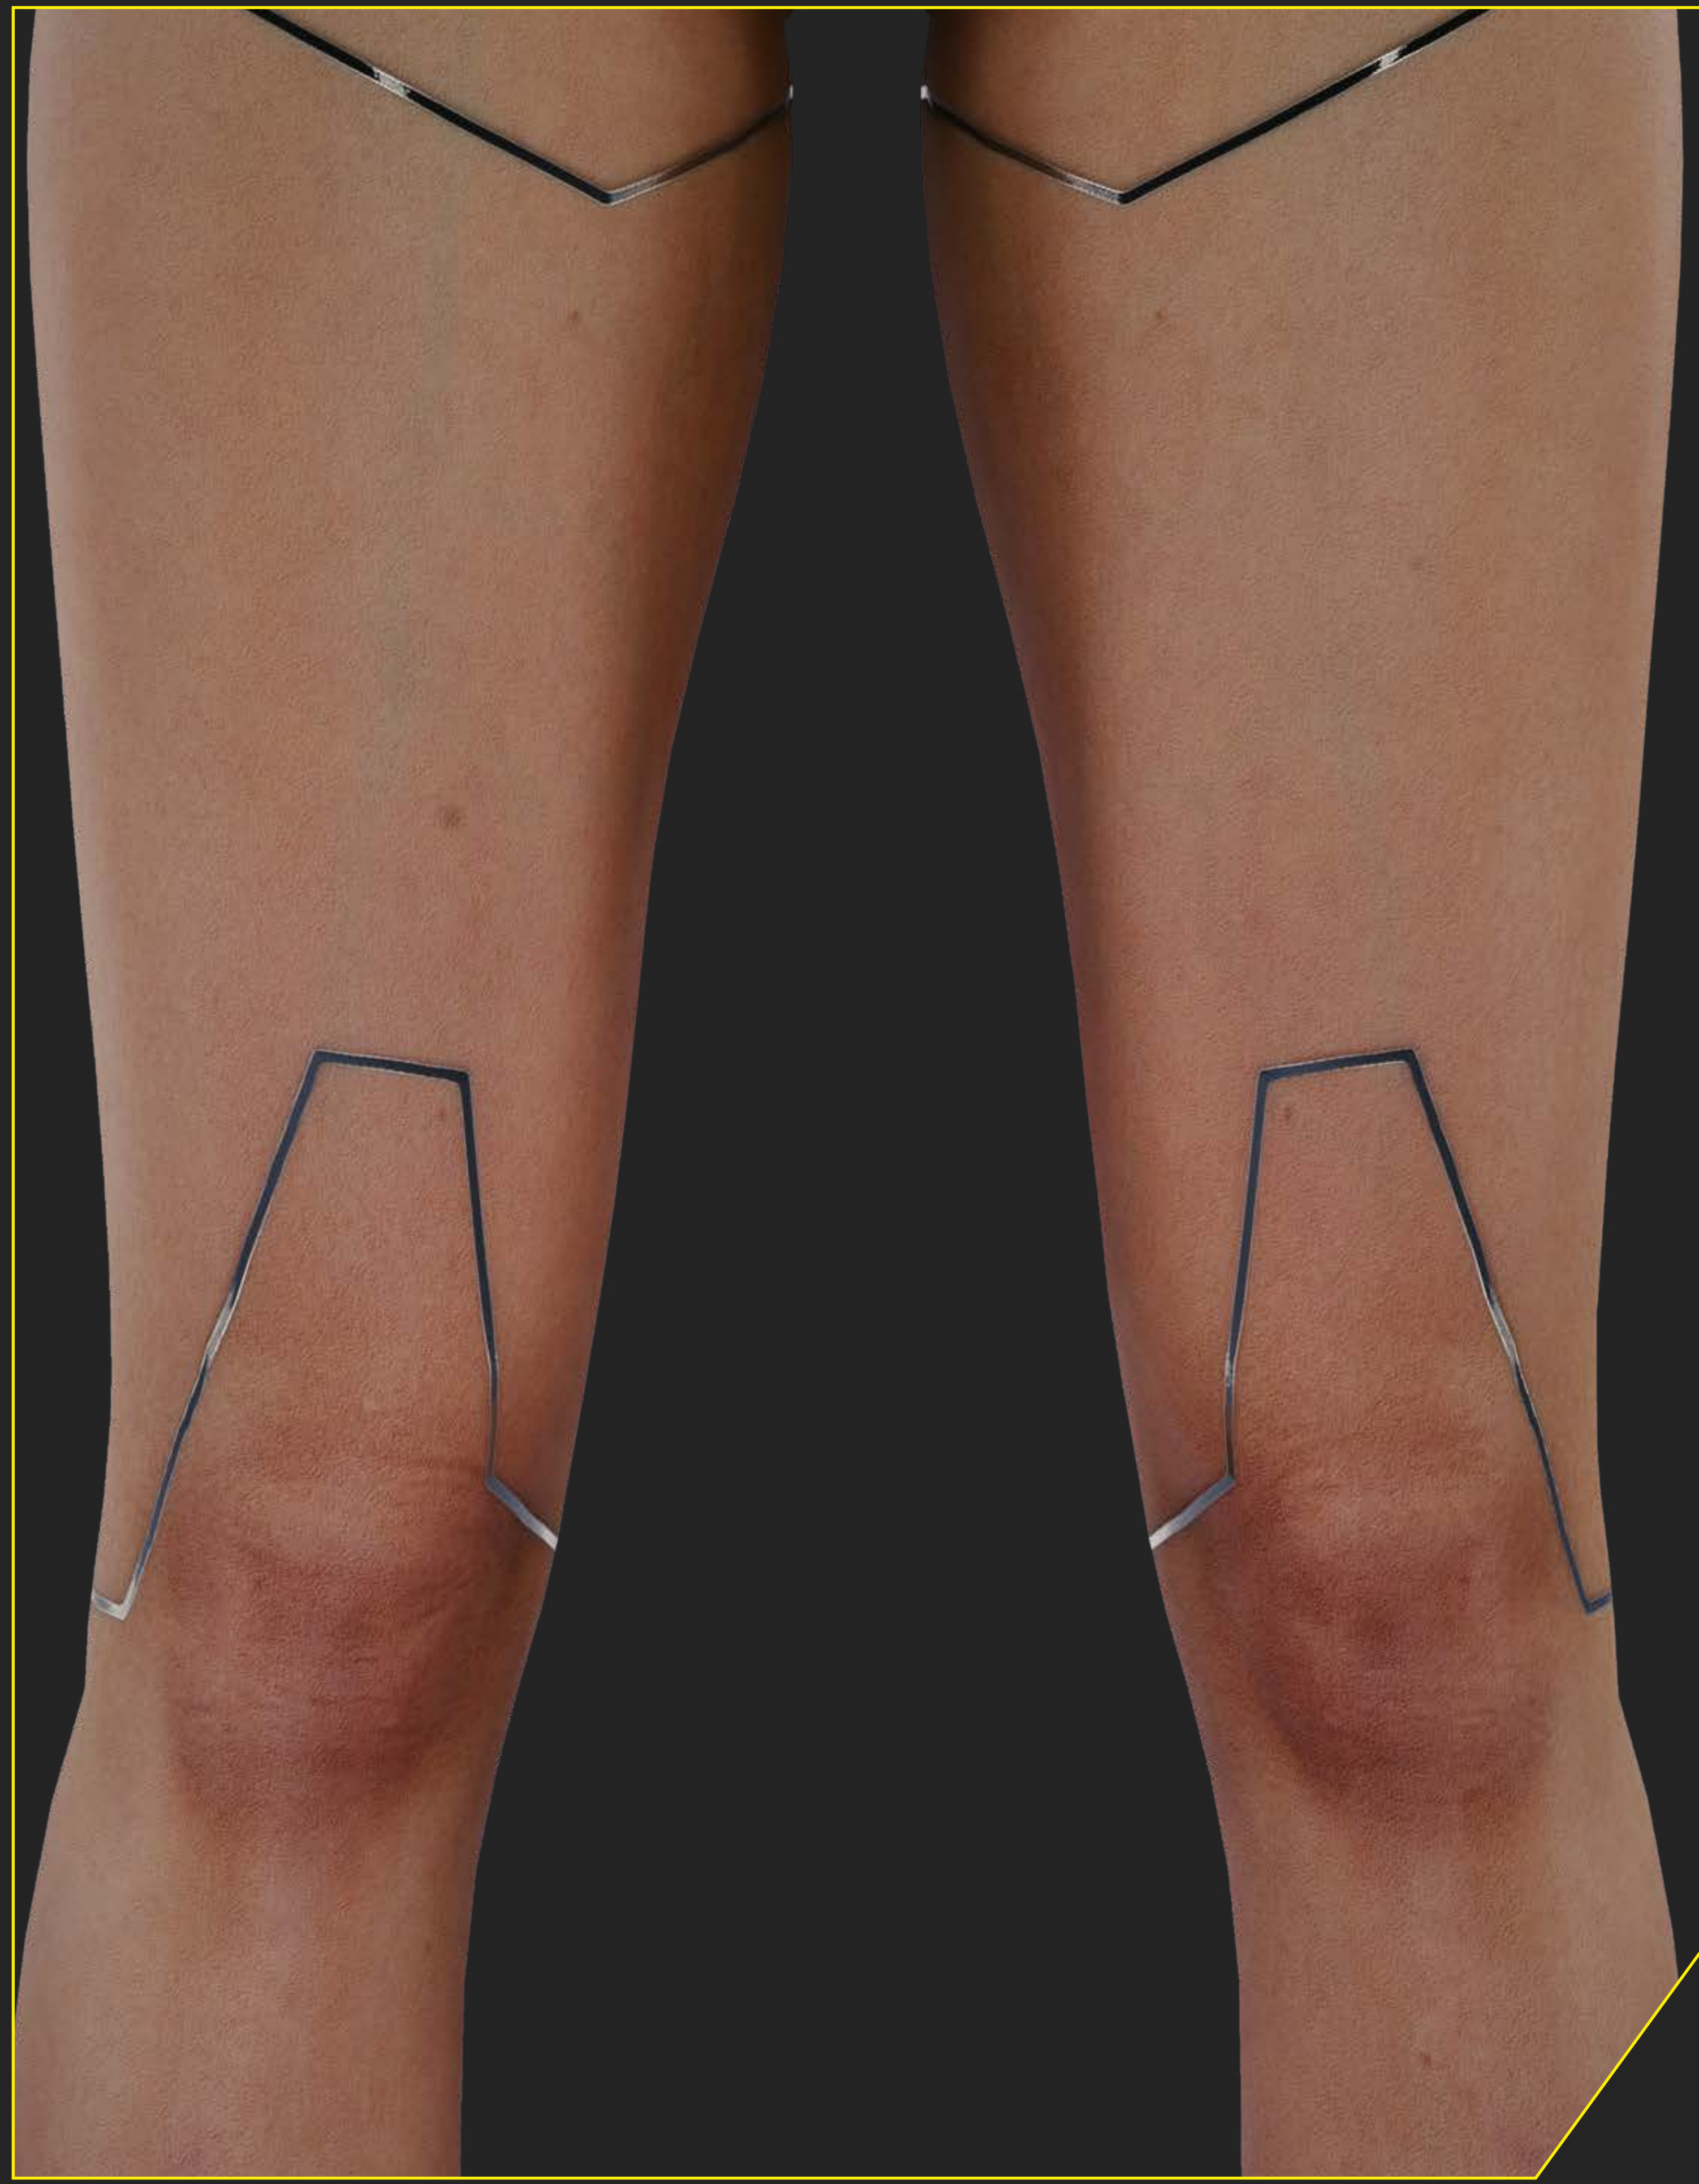

# SONGBIRD

Once a hotshot teenage netrunner taking on dangerous – and illegal – missions, Songbird caught the attention of the FIA during a particularly daring heist. It didn't take long before her talent cemented her position as President Myers' right hand.

# SO MI'S NETRUNNING CYBERWARE

So Mi's top-of-the-line Militech cyberware makes deep plunges into the Net possible without the need of an ice bath or a skull jack. From the front, the top-grade synthskin doesn't betray the neat array of glistening chrome and bright yellow wires that snake up her arms and spine – but the back gives a proper glimpse of the netrunning power that courses through her body.

FRONT

BACK

ARMS AND LEGS