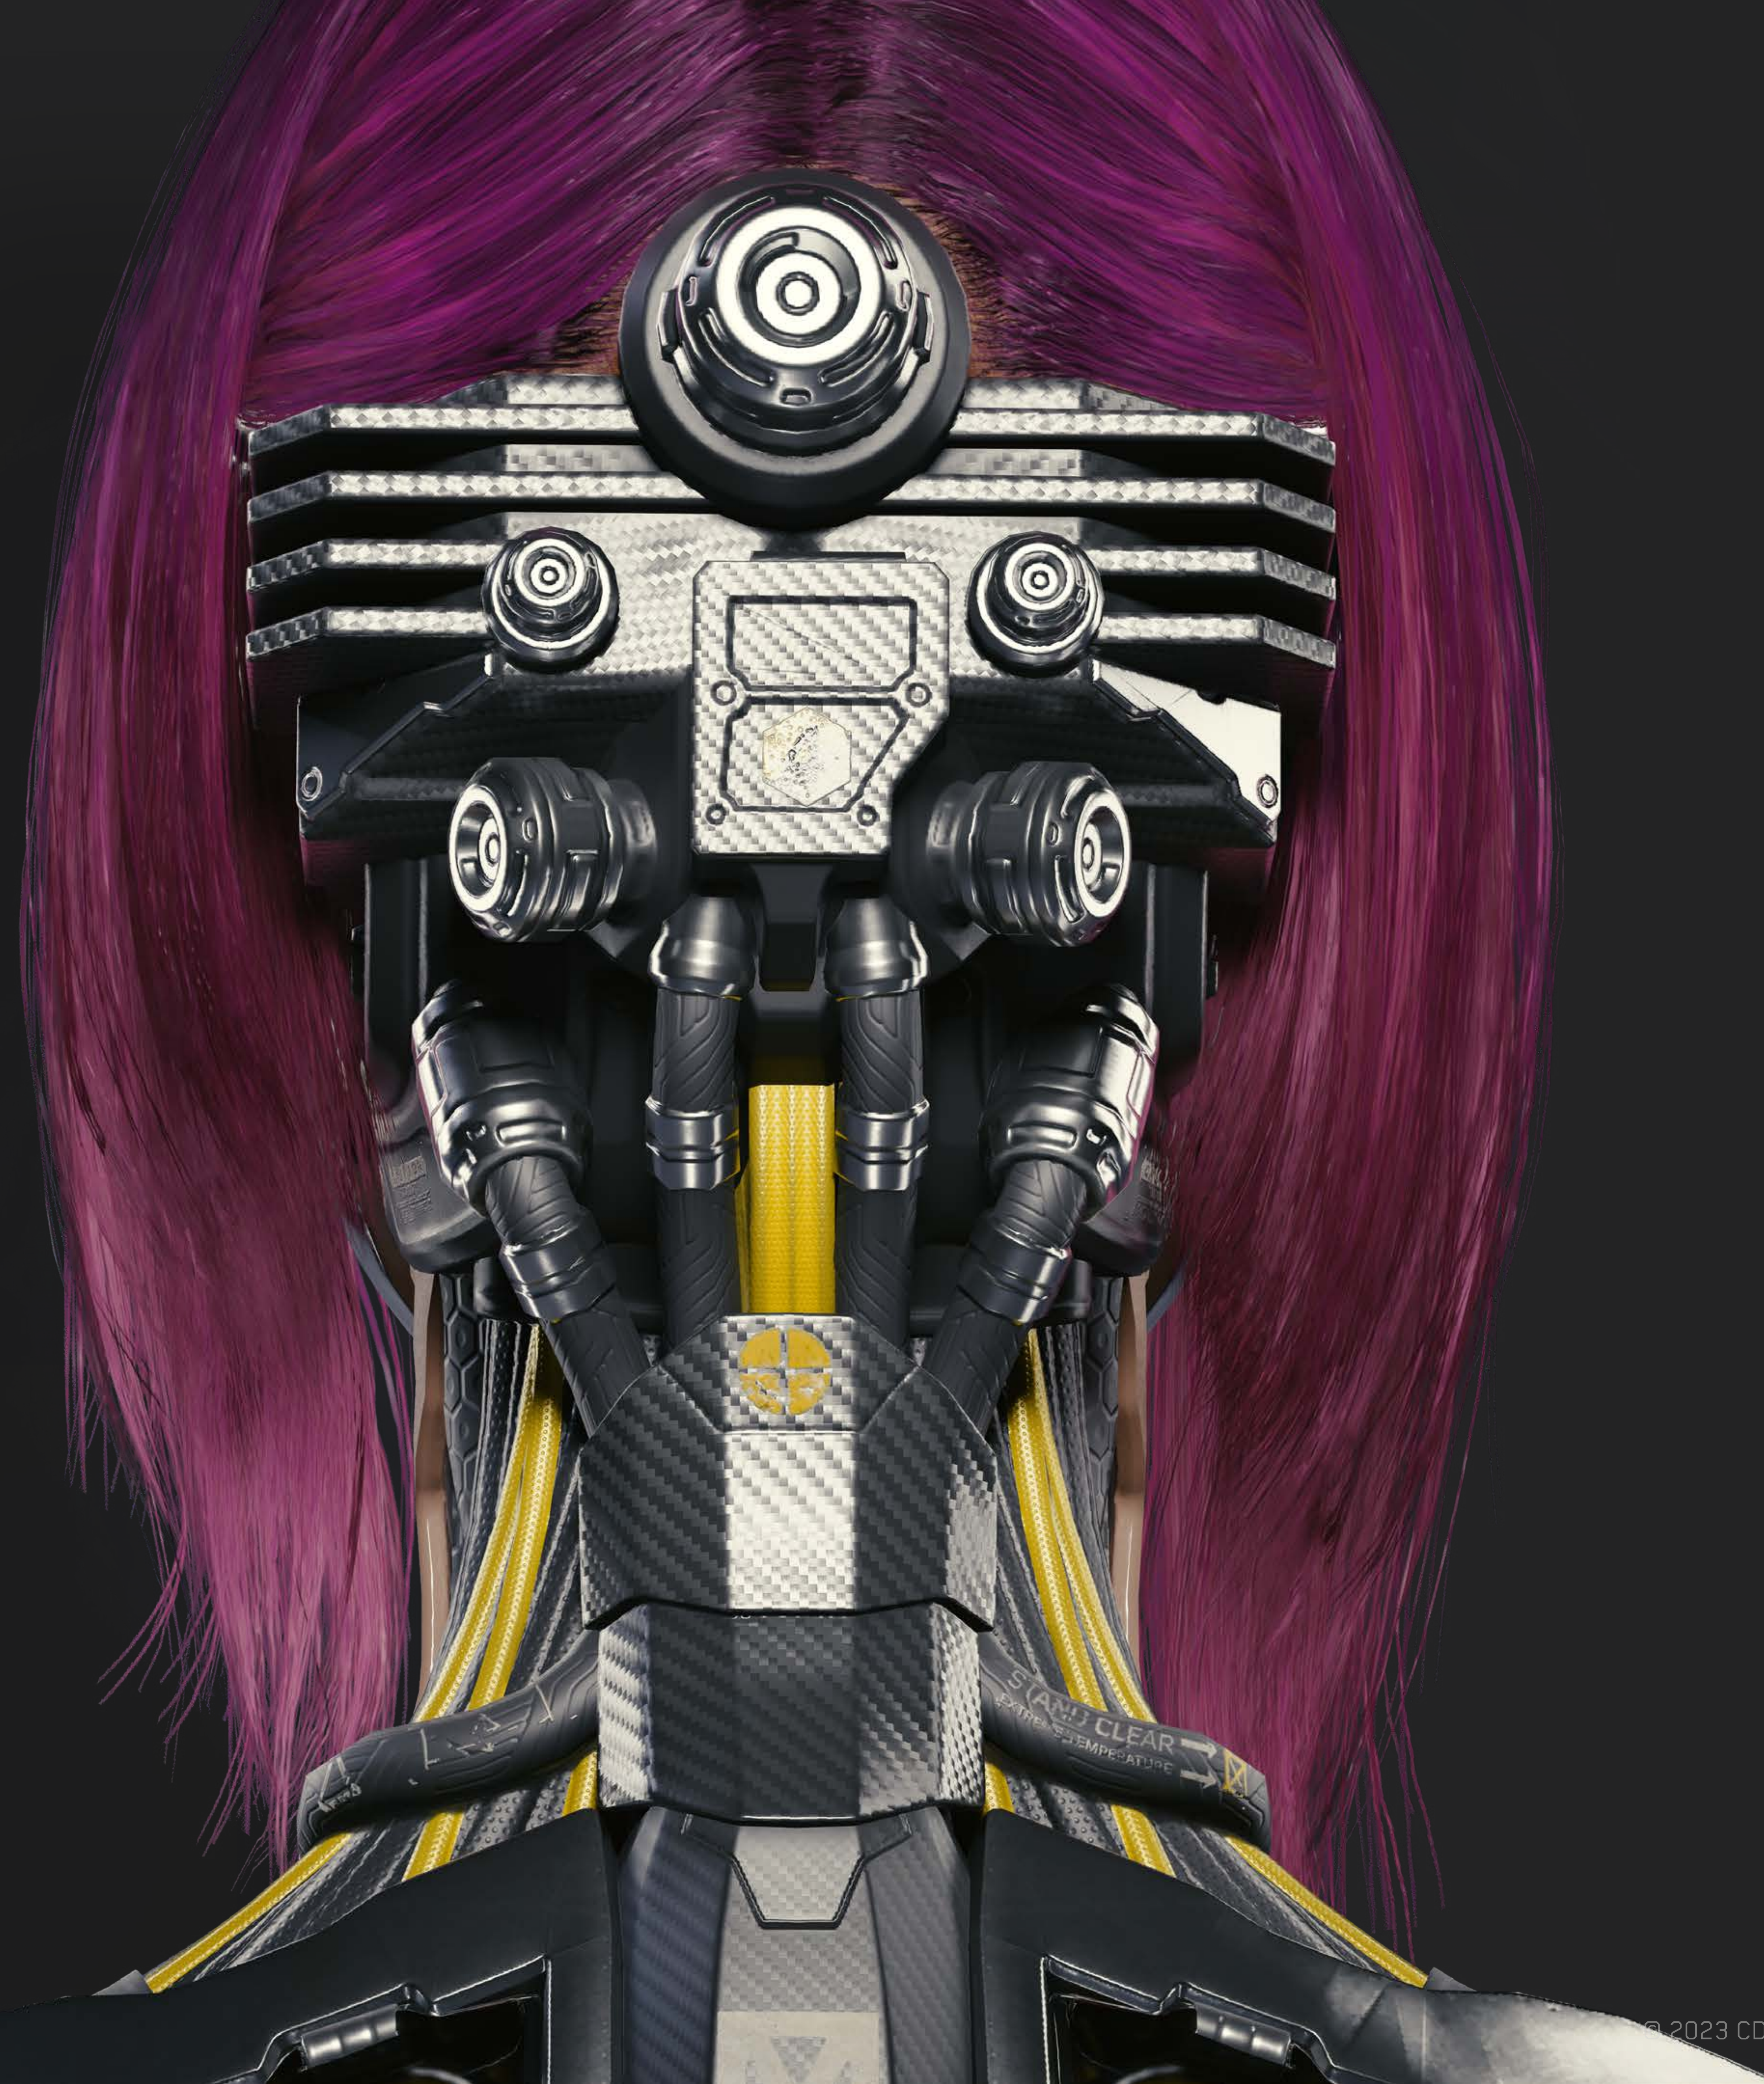

COSPLAY  
GUIDE **SONGBIRD**

CHARACTER

# SONGBIRD

Once a hotshot teenage netrunner taking on dangerous – and illegal – missions, Songbird caught the attention of the FIA during a particularly daring heist. It didn't take long before her talent cemented her position as President Myers' right hand.

FULL BODY

HEAD

DRESS

DRESS - TOP

FEATHER BOLERO

SHOES

HAND

# SO MI'S NETRUNNING CYBERWARE

So Mi's top-of-the-line Militech cyberware makes deep plunges into the Net possible without the need of an ice bath or a skull jack. From the front, the top-grade synthskin doesn't betray the neat array of glistening chrome and bright yellow wires that snake up her arms and spine – but the back gives a proper glimpse of the netrunning power that courses through her body.